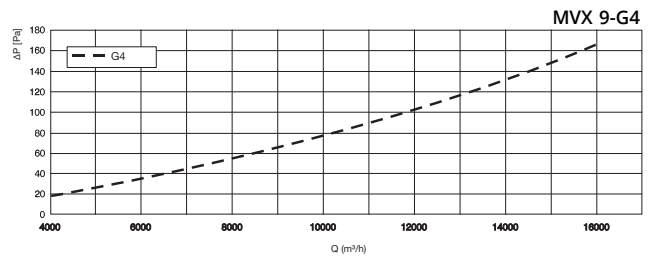

- Accessories
- Galvanised steel fram with filtermedia

Replacement filter for MVB, GTDHR and GTDI type MVX-G4

Filter class **G4** - Coarse 65% ISO 16890

Composition

- G4 filter (93% gravimetric)
- ISO 16890 Coarse 65%
- Flat filter 98 mm thick
- Supplied as a separate component, not mounted; factory mounted available upon request

Pressure loss graph

	Dimensions	
	L [mm]	H [mm]
MVX-G4-4	390	320
MVX-G4-5	490	420
MVX-G4-6	590	520
MVX-G4-7	690	620
MVX-G4-8	916	720
MVX-G4-9	1116	820