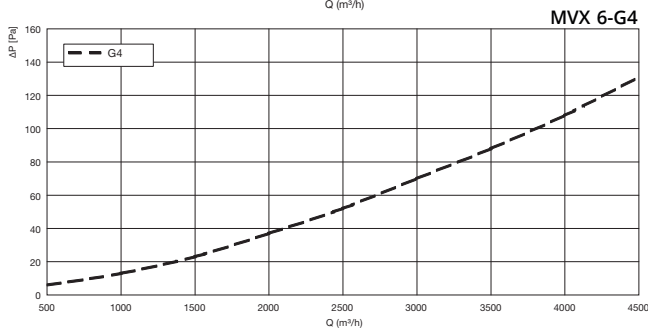

- Accessories
- Galvanised steel fram with filtermedia

Replacement filter for MVB, GTDHR and GTDI type MVX-G4

Filter class **G4** - Coarse 65% ISO 16890

Composition

- G4 filter (93% gravimetric)
- ISO 16890 Coarse 65%
- Flat filter 98 mm thick
- Supplied as a separate component, not mounted; factory mounted available upon request

Pressure loss graph

	Dimensions	
	L [mm]	H [mm]
MVX-G4-4	390	320
MVX-G4-5	490	420
MVX-G4-6	590	520
MVX-G4-7	690	620
MVX-G4-8	916	720
MVX-G4-9	1116	820