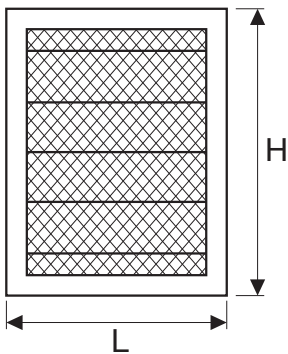

- Accessories
- Galvanised steel fram with filtermedia

Replacement filter for MVB, GTDHR and GTDI type MVX-G4

Filter class **G4** - Coarse 65% ISO 16890

Composition

- G4 filter (93% gravimetric)
- ISO 16890 Coarse 65%
- Flat filter 98 mm thick
- Supplied as a separate component, not mounted; factory mounted available upon request

Pressure loss graph

	Dimensions	
	L [mm]	H [mm]
MVX-G4-4	390	320
MVX-G4-5	490	420
MVX-G4-6	590	520
MVX-G4-7	690	620
MVX-G4-8	916	720
MVX-G4-9	1116	820