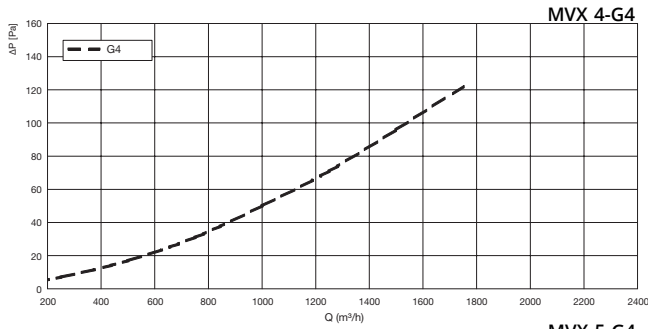

- Accessories
- Galvanised steel fram with filtermedia

Replacement filter for MVB, GTDHR and GTDI type MVX-G4

Filter class **G4** - Coarse 65% ISO 16890

Composition

- G4 filter (93% gravimetric)
- ISO 16890 Coarse 65%
- Flat filter 98 mm thick
- Supplied as a separate component, not mounted; factory mounted available upon request

Pressure loss graph

	Dimensions	
	L [mm]	H [mm]
MVX-G4-4	390	320
MVX-G4-5	490	420
MVX-G4-6	590	520
MVX-G4-7	690	620
MVX-G4-8	916	720
MVX-G4-9	1116	820