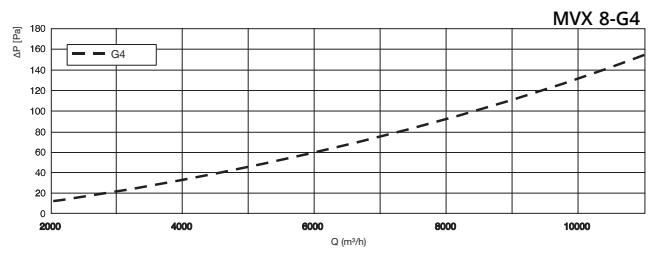

- Accessories
- Galvanised steel fram with filtermedia

Replacement filter for MVB, GTDHR and GTDI type MVX-G4

Filter class **G4** - Coarse 65% ISO 16890

Composition

- G4 filter (93% gravimetric)
- ISO 16890 Coarse 65%
- Flat filter 98 mm thick
- Supplied as a separate component, not mounted; factory mounted available upon request

Pressure loss graph

	Dimensions	
	L [mm]	H [mm]
MVX-G4-4	390	320
MVX-G4-5	490	420
MVX-G4-6	590	520
MVX-G4-7	690	620
MVX-G4-8	916	720
MVX-G4-9	1116	820