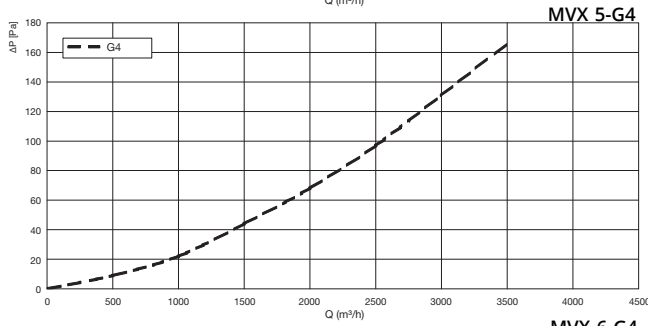

- Accessories
- Galvanised steel fram with filtermedia

Replacement filter for MVB, GTDHR and GTDI type MVX-G4

Filter class **G4** - Coarse 65% ISO 16890

Composition

- G4 filter (93% gravimetric)
- ISO 16890 Coarse 65%
- Flat filter 98 mm thick
- Supplied as a separate component, not mounted; factory mounted available upon request

Pressure loss graph

	Dimensions	
	L [mm]	H [mm]
MVX-G4-4	390	320
MVX-G4-5	490	420
MVX-G4-6	590	520
MVX-G4-7	690	620
MVX-G4-8	916	720
MVX-G4-9	1116	820