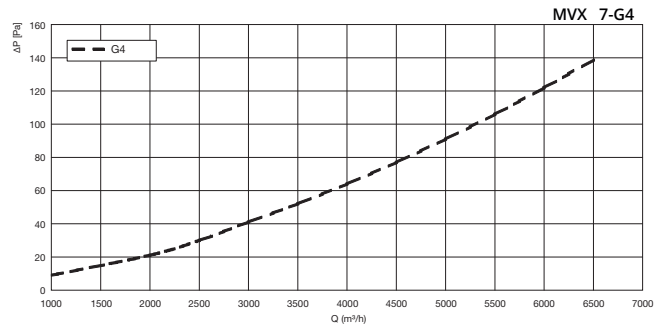

- Accessories
- Galvanised steel fram with filtermedia

Replacement filter for MVB, GTDHR and GTDI type MVX-G4

Filter class **G4** - Coarse 65% ISO 16890

Composition

- G4 filter (93% gravimetric)
- ISO 16890 Coarse 65%
- Flat filter 98 mm thick
- Supplied as a separate component, not mounted; factory mounted available upon request

Pressure loss graph

	Dimensions	
	L [mm]	H [mm]
MVX-G4-4	390	320
MVX-G4-5	490	420
MVX-G4-6	590	520
MVX-G4-7	690	620
MVX-G4-8	916	720
MVX-G4-9	1116	820