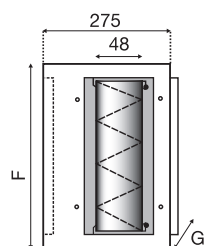

Filter plenum, filter included type MVX-PF-M5

Caisson pour filtre **M5** - ePM 10 50% ISO 16890

Composition

- **MVX PF M5** module fitted with an **M5** filter - ePM 10 50% - ISO 16890
- Always check filter pressure drop!
- Outer panel: pre-painted sheet steel (RAL 9007) with protective film
- Slide rails with lip seals
- Supplied separately, unassembled; factory assembly on request

	Dimensions		
	F [mm]	G [mm]	[kg]
MVX-PF4-M5	400	400	9
MVX-PF5-M5	500	500	11
MVX-PF6-M5	600	600	13
MVX-PF7-M5	700	700	15
MVX-PF8-M5	800	925	18
MVX-PF9-M5	900	1125	21