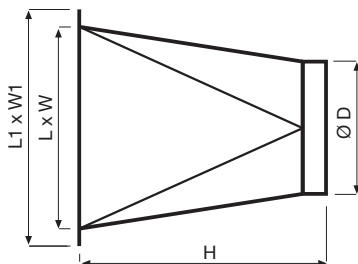

## Square/round pieces for MB type RC

Square/round piece for **MB**

### Composition

- Square/round piece made of galvanised steelsheet

|        | Dimensions |         |        |        |        |          |
|--------|------------|---------|--------|--------|--------|----------|
|        | L1 (mm)    | W1 (mm) | L (mm) | W (mm) | H (mm) | Ø D (mm) |
| RC 200 | 215        | 215     | 160    | 160    | 300    | 200      |
| RC 250 | 255        | 255     | 200    | 200    | 300    | 250      |
| RC 300 | 295        | 295     | 240    | 240    | 300    | 315      |
| RC 350 | 345        | 345     | 280    | 280    | 300    | 355      |
| RC 400 | 385        | 385     | 320    | 320    | 300    | 400      |
| RC 450 | 425        | 425     | 360    | 360    | 300    | 450      |
| RC 500 | 465        | 465     | 400    | 400    | 300    | 500      |