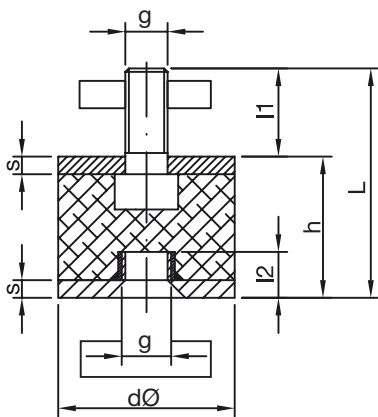

Anti-vibration mounts type AVM

Anti-vibration mount for **HF R** and **HF R EC**

Composition

- Moulded in first grade natural rubber
- Fixing screws on both sides

	Dimensions						
	dØ [mm]	h [mm]	g [mm]	L [mm]	l1 [mm]	l2 [mm]	s [mm]
AVM 125 - 250	20	15	M6	30	13	8	2
AVM 280 - 355	30	30	M8	50	20	8	2
AVM 400 - 500	40	30	M8	54	24	8	2