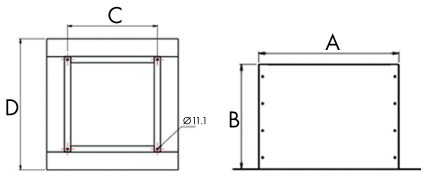

## Roof curbs type CTPS

Roof curb for a flat roof for **RFV-P**

### Options

- CTPS for pitched roofs possible on request

	Dimensions			
	A [mm]	B [mm]	C [mm]	D [mm]
CTPS1	535	400	500	732
CTPS2	655	400	614	852
CTPS3	815	400	760	1012
CTPS4	1025	400	950	1222