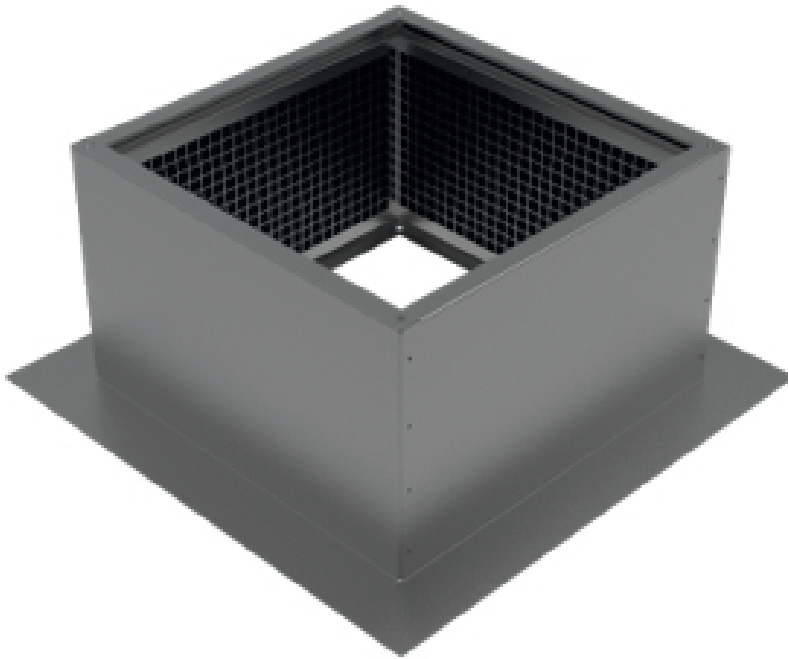

- Accessories
- Roof socket / roof pass-trough

## Acoustic roof curbs type CTPS-I

Acoustic roof curb for a flat roof for **RFV-P**

	Dimensions			
	A [mm]	B [mm]	C [mm]	D [mm]
CTPS-I1	535	400	500	732
CTPS-I2	655	400	614	852
CTPS-I3	815	400	760	1012
CTPS-I4	1025	400	950	1222