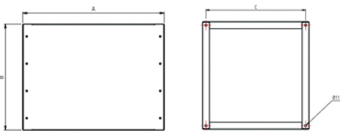

- Accessories
- Extension for roof socket

Extension for roof curbs type EXT

Extension for roof curb for a flat roof, type **CTPS** and **CSM** for fans **RFV-P**

Dimensions			
	A [mm]	B [mm]	C [mm]
EXT1	535	100-400	500
EXT2	655	100-400	614
EXT3	815	100-400	760
EXT4	1025	100-400	950