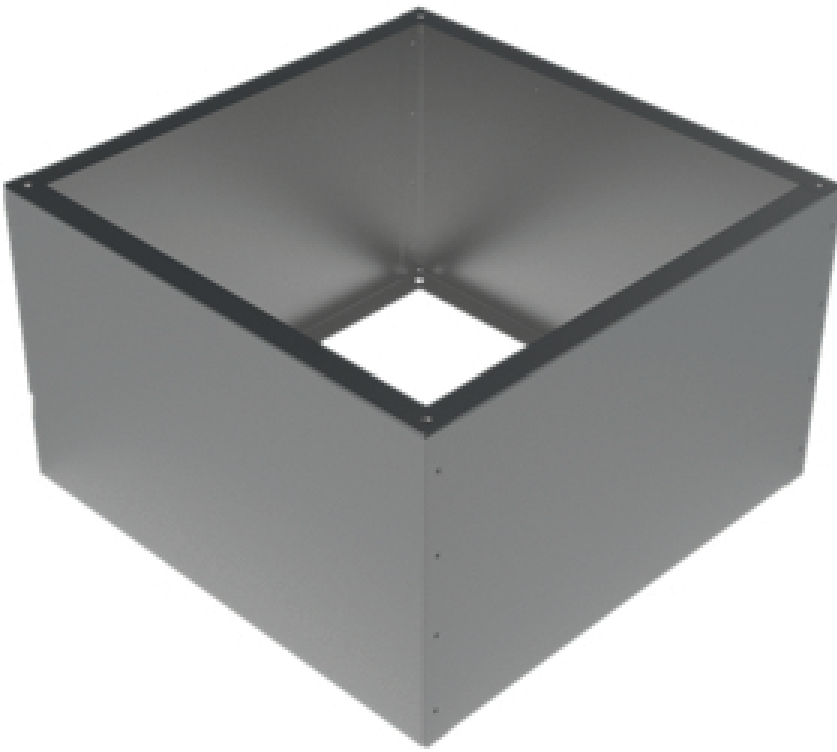

- Accessories
- Extension for roof socket

Extension for roof curbs type EXT

Extension for roof curb for a flat roof, type **CTPS** and **CSM** for fans **RFV-P**

Dimensions			
	A [mm]	B [mm]	C [mm]
EXT1	535	100-400	500
EXT2	655	100-400	614
EXT3	815	100-400	760
EXT4	1025	100-400	950