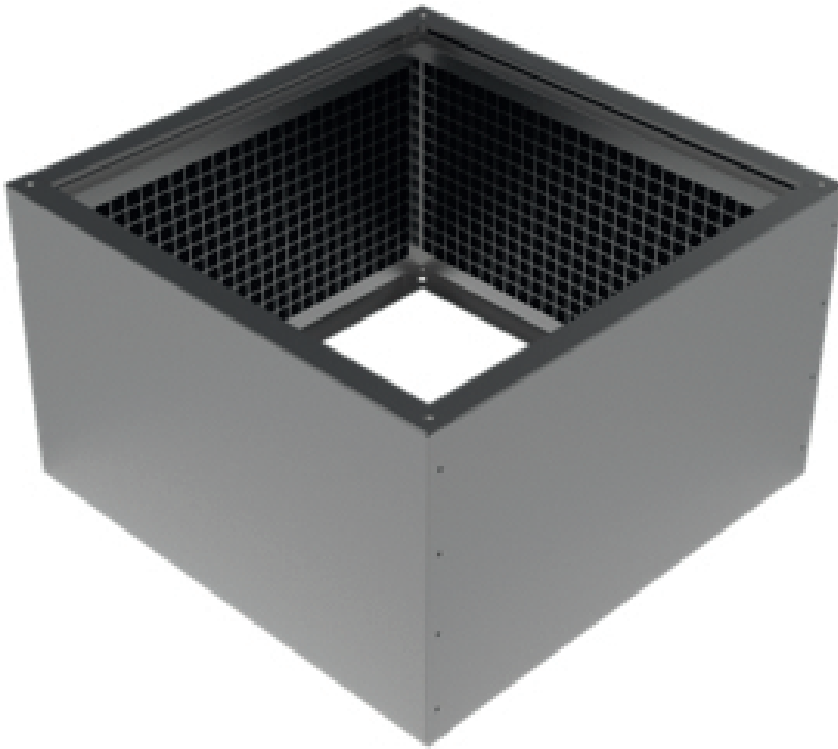

- Accessories
- Extension for roof socket

## Extension for acoustic roof curbs type EXT-I

Extension for acoustic roof curb, type **CTPS-I** for fans **RFV-P**

	Dimensions		
	A (mm)	B (mm)	C (mm)
EXT-I1	535	100-400	500
EXT-I2	655	100-400	614
EXT-I3	815	100-400	760
EXT-I4	1025	100-400	950