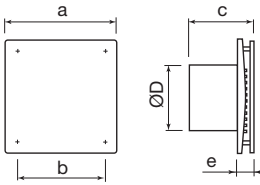

SAF 125 LDTH
 SAF LD= type of fan
 125= diameter
 T= timer
 H= humidistat

Selection curves

Technical data				
	Q [m³/h]	P [W]	n [rpm]	Lpa @3m [dB(A)]
SAF 100 LD	48 @ 20Pa	14	2300	33
SAF 125 LD	157 @ 20Pa	16	2400	34
SAF 150 LD	225 @ 20Pa	24	2400	37

Dimensions						
	a [mm]	b [mm]	c [mm]	ØD [mm]	e [mm]	[kg]
SAF 100 LD	150	108	126	100	30	0.60
SAF 125 LD	176	113	132	125	32	0.74
SAF 150 LD	205	165	153	150	36	0.96