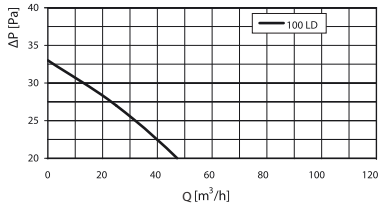

SAF 125 LDTH
 SAF LD= type of fan
 125= diameter
 T= timer
 H= humidistat

Selection curves

Technical data				
	Q [m³/h]	P [W]	n [rpm]	Lpa @3m [dB(A)]
SAF 100 LD	48 @ 20Pa	14	2300	33
SAF 125 LD	157 @ 20Pa	16	2400	34
SAF 150 LD	225 @ 20Pa	24	2400	37