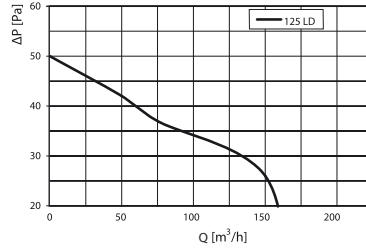

Composition

- Body made of ABS
- 7 blade silent impeller
- Supply: 230Vac 1ph
- Protection IP34
- Fastening by means of screws
- Front panel: White finish

Models

Available in 3 sizes: 100, 125 and 150 mm

SAF 125 LDTH
 SAF LD= type of fan
 125= diameter
 T= timer
 H= humidistat

Selection curves

Technical data				
	Q [m³/h]	P [W]	n [rpm]	Lpa @3m [dB(A)]
SAF 100 LD	48 @ 20Pa	14	2300	33
SAF 125 LD	157 @ 20Pa	16	2400	34
SAF 150 LD	225 @ 20Pa	24	2400	37