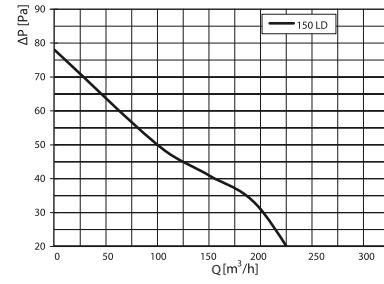

Composition

- Body made of ABS
- 7 blade silent impeller
- Supply: 230Vac 1ph
- Protection IP34
- Fastening by means of screws
- Front panel: White finish

Models

Available in 3 sizes: 100, 125 and 150 mm

SAF 125 LDTH
 SAF LD= type of fan
 125= diameter
 T= timer
 H= humidistat

Selection curves

Technical data				
	Q [m³/h]	P [W]	n [rpm]	Lpa @3m [dB(A)]
SAF 100 LD	48 @ 20Pa	14	2300	33
SAF 125 LD	157 @ 20Pa	16	2400	34
SAF 150 LD	225 @ 20Pa	24	2400	37