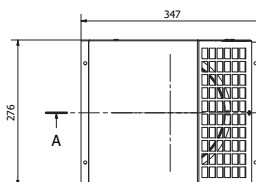

Outdoor grilles for ISDR ducts type ISDR BLR

Wall passage made of steel with structural coating for connection of **ISDR** ducts.