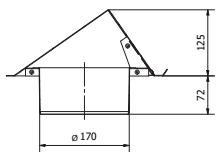

- Insulated ducts
- ISDR - Foam + PE shell
- Roof- and wall terminals

Outdoor grilles for ISDR ducts type ISDR BLR

Wall passage made of steel with structural coating for connection of **ISDR** ducts.

Color