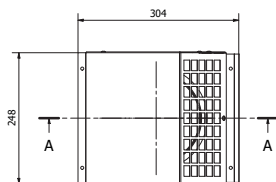

- Insulated ducts
- ISDR - Foam + PE shell
- Roof- and wall terminals

Outdoor grilles for ISDR ducts type ISDR BLR

Wall passage made of steel with structural coating for connection of **ISDR** ducts.

Color

- ISDR BLR = black (RAL 9005)
- ISDR BLR-W = white (RAL 9016)