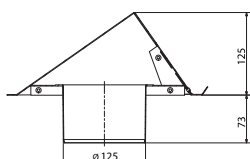

- Insulated ducts
- ISDR - Foam + PE shell
- Roof- and wall terminals

Outdoor grilles for ISDR ducts type ISDR BLR

Wall passage made of steel with structural coating for connection of **ISDR** ducts.

Color