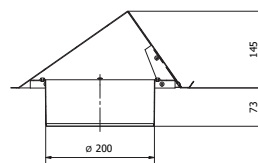

- Insulated ducts
- ISDR - Foam + PE shell
- Roof- and wall terminals

Outdoor grilles for ISDR ducts type ISDR BLR

Wall passage made of steel with structural coating for connection of **ISDR** ducts.

Color