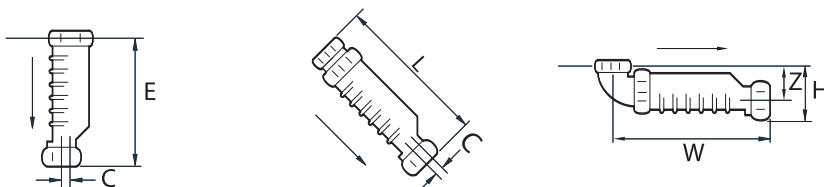

### Application

- SIP 32 can be installed vertically, horizontally or at any angle of your choice
- A specifically designed self-closing membrane ensures an air-tight separation between the space and the discharge system
- No odour by self-closing membrane, a lock without water. It is the water in a siphon that can cause problems, it can be pulled empty. This is not possible with the SIP32.
- Connection 32 mm

	Dimensions						
	Ø [mm]	C [mm]	E [mm]	L [mm]	W [mm]	Z [mm]	H [mm]
SIP32	32	8	171	208	211	40	70