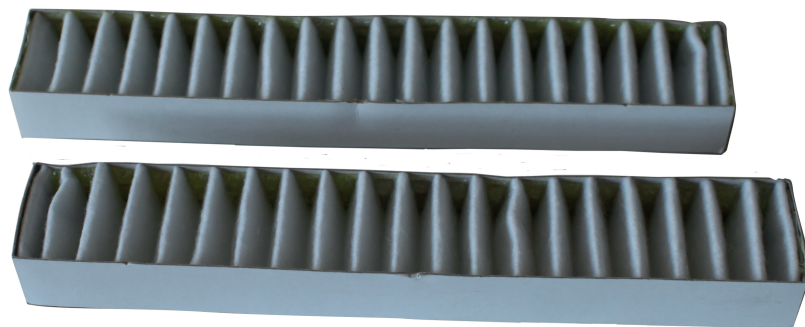

**BRINK***Air for Life*

Replacement filters for Air70 type FS AIR70

FS Air70

Brand

- Brink

Composition

- **FS AIR70 C60** consists of 3 filters, filtering class ISO Coarse 60% (G4)
- **FS AIR70 PM1+C60** consists of 3 filters, 1x ISO eMP1.0 60% (F7) for exterior air to the inside and 2x ISO Coarse 60% (G4) for interior air to the outside