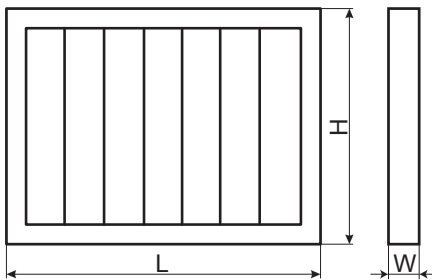

- Non residential
- R-COVERY by SALDA
- Accessories for HRS
- Accessories

Replacement filters for HRS-E/W and HRS-FE/W type FS-HRS

Complete replacement filter set for units **HRS-E/W** & **HRS-FE/W**

Composition

- Rectangular pocket filters (HRS 700) or panel filters used for air cleaning
- The filter frame is made of a galvanized steel, 25 mm width

	Dimensions			
	#	L [mm]	H[mm]	W [mm]
FS-HRSE/W V 700 *	1	600	228	170
FS-HRSE/W H 700 *	1	600	250	315
FS-HRSFE/W 700 **	1	445	210	46
FS-HRSE/W V 1200 **	1	650	314	46
FS-HRSE/W H 1200 **	1	650	415	46
FS-HRSFE/W 1200 **	1	642	258	90
FS-HRSFE/W 1900 **	1	892	340	46
FS-HRSE/W H/V 1900/2200 **	1	692	520	46
FS-HRSE/W H 2500 **	1	790	528	90
FS-HRSFE/W 2500 **	1	972	440	46
FS-HRSE/W 3500 ***	2	622	410	90
FS-HRSE/W H 5500 ****	3	683	510	46