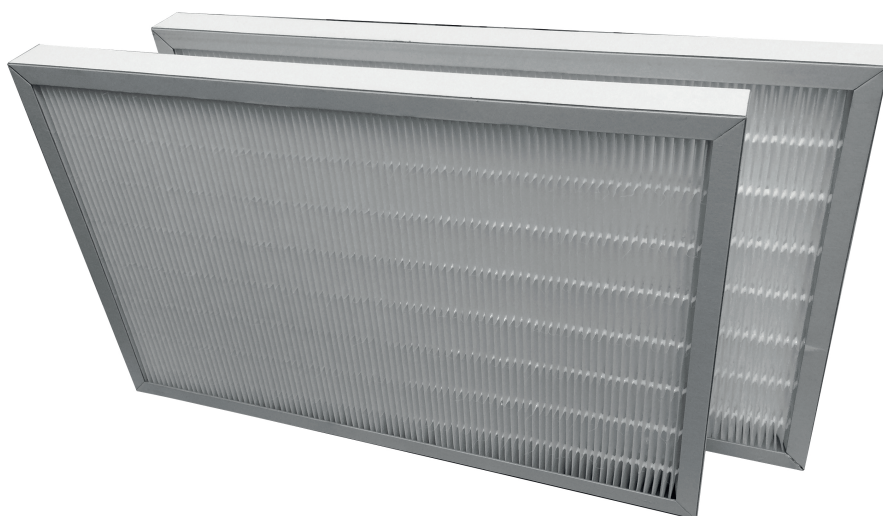

- Non residential
- R-COVERY by SALDA
- Accessories for HRSR
- Accessories

### Composition

- Rectangular panel filters used for air cleaning
- The filter frame is made of a galvanized steel, 25 mm width

Dimensions					
		#	L [mm]	H [mm]	W [mm]
FS-HRS-R E/W H/V 700	F7 + M5	1	545	260	46
FS-HRS-R E/W H/V 1200/1900	F7 + M5	1	745	350	46
FS-HRS-R E/W V 2500	F7 / M5	1	790 / 790	480 / 400	46
FS-HRS-R E/W H 2500	F7 + M5	1	1000	444	90
FS-HRS-R E/W V 3500	F7 / M5	1	900 / 900	528 / 455	90
FS-HRS-R E/W H 3500	F7 + M5	2	552	542	46
FS-HRS-R E/W V 5500	F7 + M5	2	597	578	90
FS-HRS-R E/W H 5500	F7 + M5	2	647	615	90