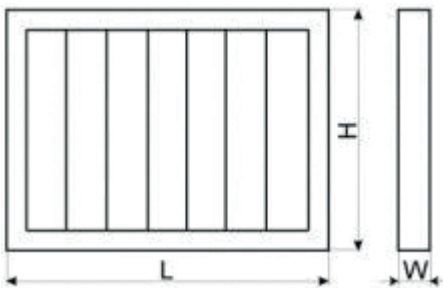

Replacement filters for Eversky type FS-EVERSKY

Panel filters with galvanised steel frame for air purification, to be mounted in **EVERSKY** units

Composition

- Filter class supply/exhaust: F7 ePM1 55%

Dimensions			
	L (mm)	H (mm)	W (mm)
FS EVERSKY 500 - F7 ePM1 55%	360	305	48
FS EVERSKY 500 - F7 ePM1 55%	525	180	48
FS EVERSKY 750 - F7 ePM1 55%	425	370	48
FS EVERSKY 750 - F7 ePM1 55%	710	225	48
FS EVERSKY 900 - F7 ePM1 55%	425	370	48
FS EVERSKY 900 - F7 ePM1 55%	710	225	48
FS EVERSKY 1100 - F7 ePM1 55%	455	400	48
FS EVERSKY 1100 - F7 ePM1 55%	965	300	48