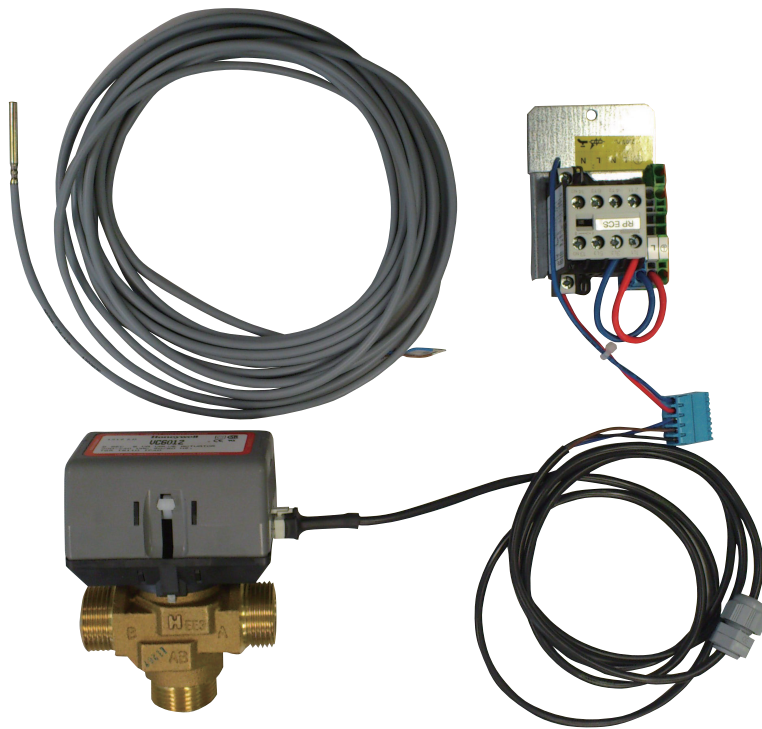

- Fujitsu - Waterstage
- Air/water split
- Accessories

DHW kit type UTW-KDWXD

Brand

- Fujitsu - Airstage