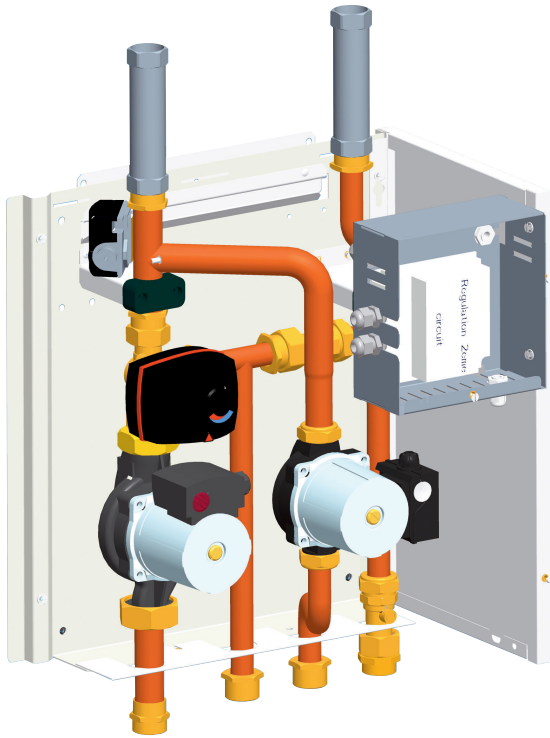

- Fujitsu - Waterstage
- Air/water split
- Accessories

Waterstage - 2nd circuit kit for hydro
units type UTW-KZSXE