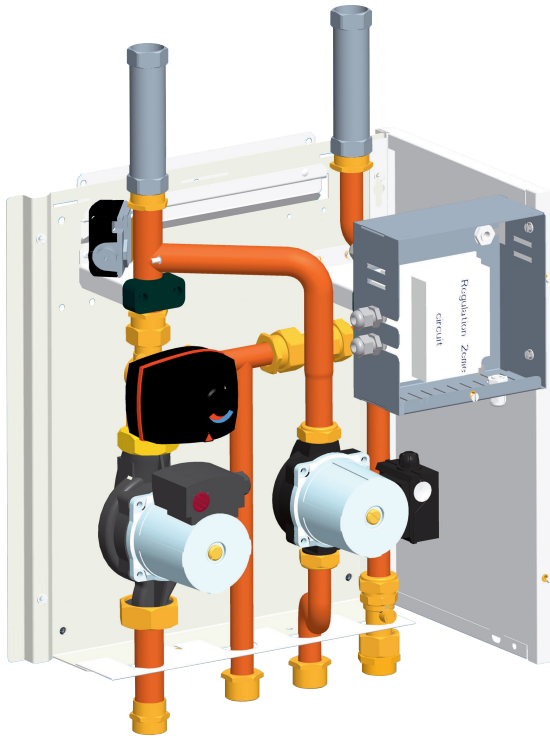

- Fujitsu - Waterstage
- Air/water split
- Accessories

Waterstage - 2nd circuit kit for hydro
units SHP type UTW-KZSXJ