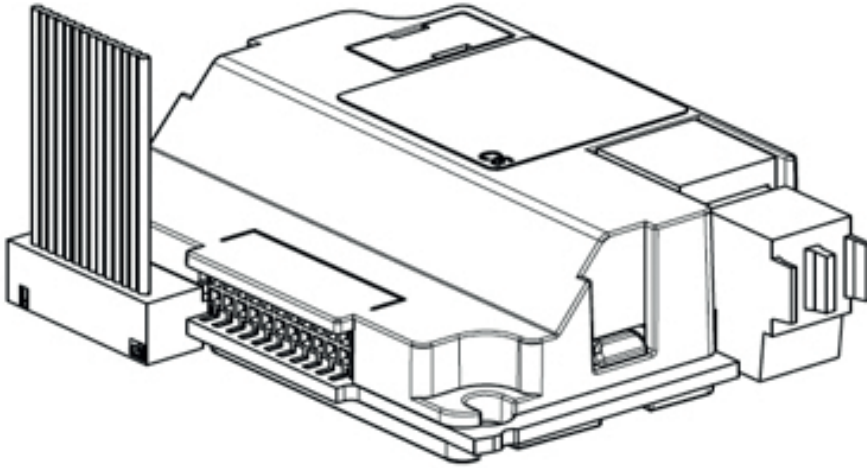

- Fujitsu - Waterstage
- Air/water split
- Accessories

LBP Clip-kit type UTW-KL1XD

This kit is the interface between different options such as the web server, service tool and the cascade regulation. This kit is always included in the delivery when ordering the cascade regulation.

Brand

- Fujitsu

Function

- Interface for Fujitsu Waterstage Air-to-Water

Applicable outdoor units

- Type **WSYG 140 DG6**
- Type **WSYK 160 DG9**
- Type **WSYG 140 DG6**
- Type **WSYK 160 DG9**