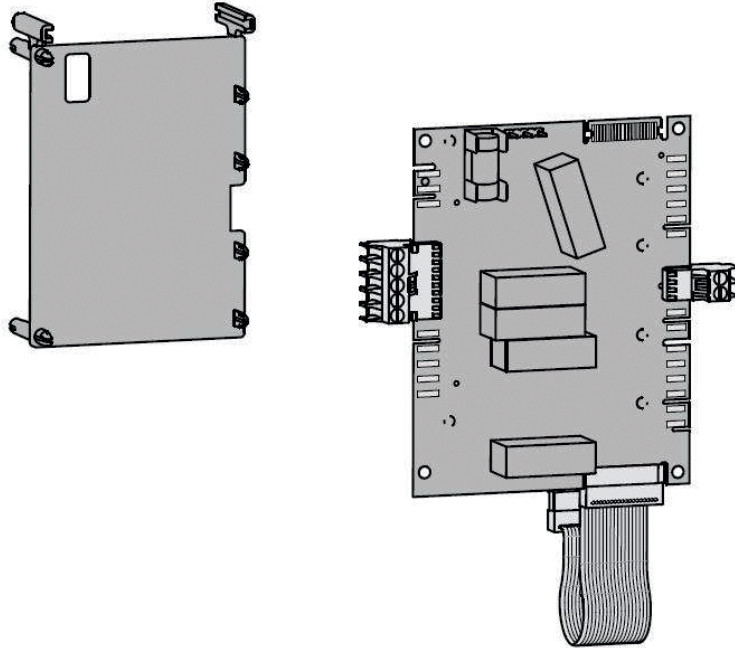

- Fujitsu - Waterstage
- Air/water split
- Accessories

Waterstage - Regulation extension kit type UTW-KREXD

Brand

- Fujitsu