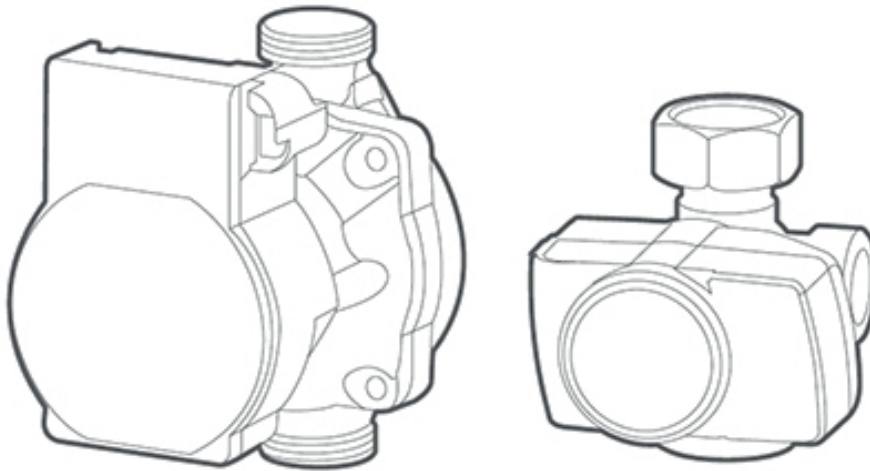

- Fujitsu - Waterstage
- Air/water monoblock
- Accessories

Waterstage Monoblock - 2nd circuit kit  
for control box type UTW-KZCXQ