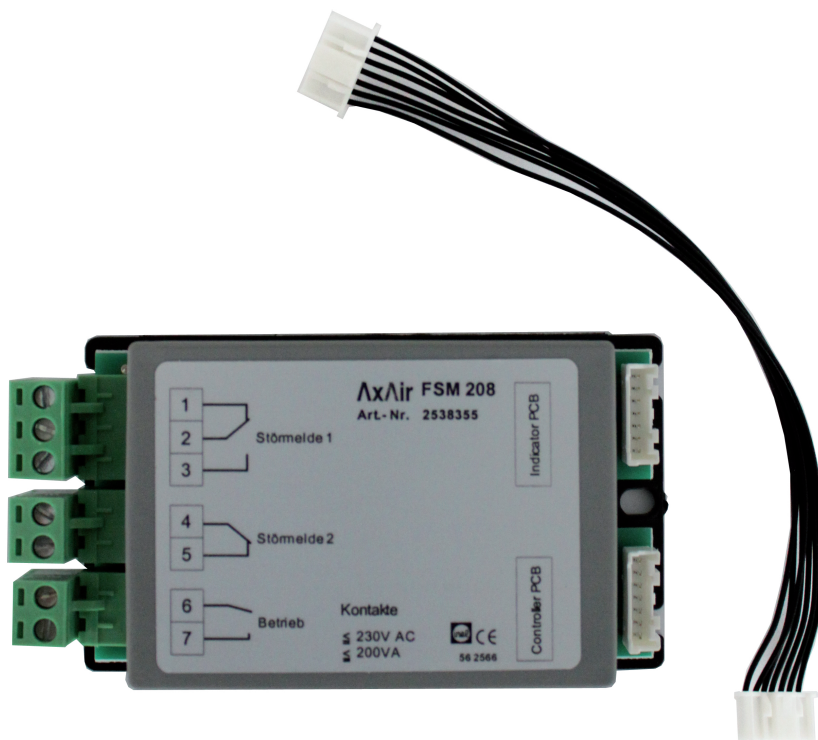

- Fujitsu
- Mono-split
- Accessories
- Installation equipment

Accessories - Error report module type UTD-FSM216

Function

- Installation equipment

Applicable indoor units

- Type **AUYG LVLA/B**
- Type **AUYG LRLE/LRLA**
- Type **ARYG LMLE/LMLA**
- Type **ARYG LHTA**
- Type **ABYG LVTA/B**
- Type **ABYG LRTE/LRTA**
- Type **ASYG LFCA/C**

System Layout

Power Supply

Alarm notification