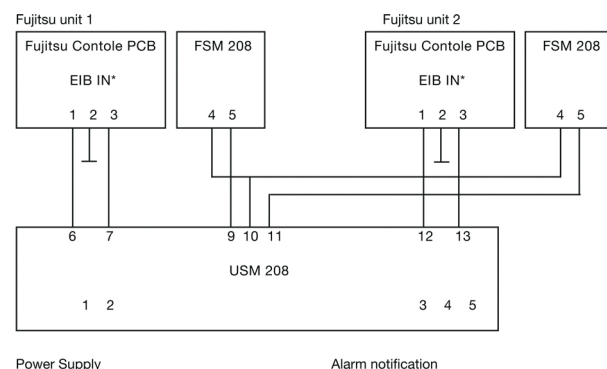

- Fujitsu
- Mono-split
- Accessories
- Installation equipment

Accessories - Error report module type UTD-FSM216

Function

- Installation equipment

Applicable indoor units

- Type **AUYG LVLA/B**
- Type **AUYG LRLE/LRLA**
- Type **ARYG LMLE/LMLA**
- Type **ARYG LHTA**
- Type **ABYG LVTA/B**
- Type **ABYG LRTE/LRTA**
- Type **ASYG LFCA/C**

System Layout

Power Supply

Alarm notification