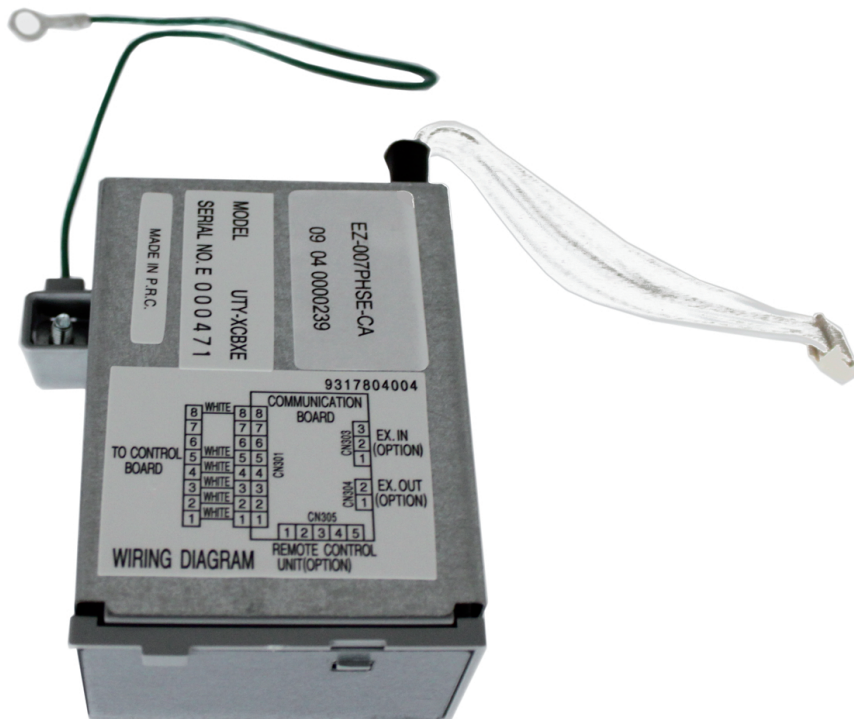

- Fujitsu
- Mono-split
- Accessories
- Installation equipment

Accessories - Communication box kit type UTY-XCBXE

Brand

- Fujitsu Airconditioning

Product

- Accessory, interface board for compact wall model units type ASYG LGC and ASYG LECA

Function

- Installation equipment

Applicable indoor units

- Type **ASYA 07/09/12/14 LGC**
- Type **ASYG 07/09/12 LECA**

Accessories

- External Connect Kit. Type **UTY-XWZX**
- Wired remote controller. Type **UTB-YUD (LGC)**
- Wired remote controller. Type **UTY-RNNYM (LECA)**
- Simple remote controller. Type **UTY-RSNYM (LECA)**