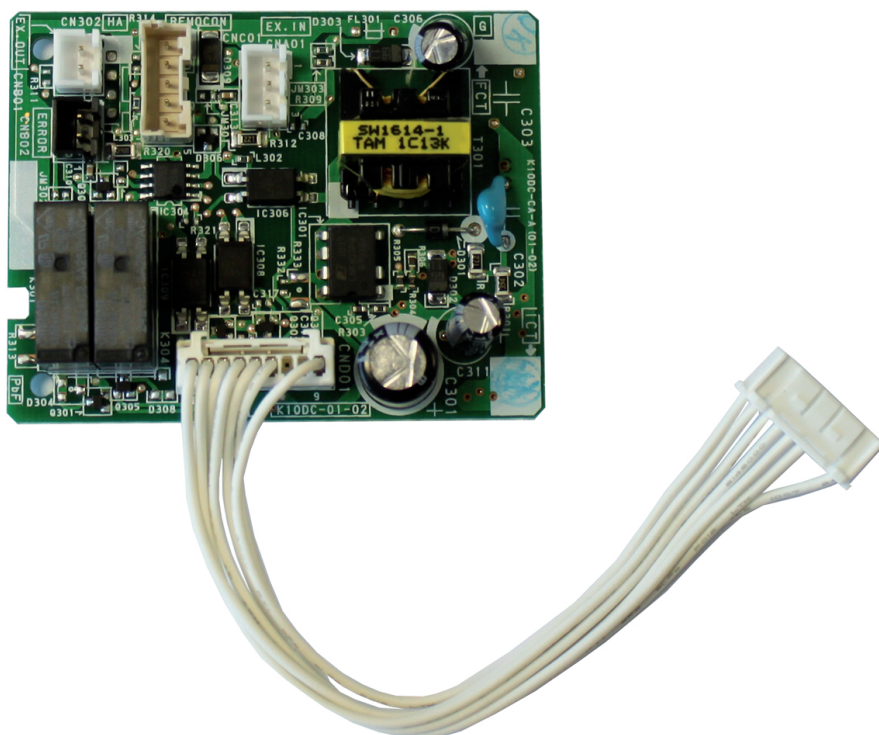

**UTY-TWBXF**

- Fujitsu
- Mono-split
- Accessories
- Installation equipment

## Accessories - Communication kit type UTY-TWBXF

### Product

- Accessory, interface board for design wall model units type ASYG LUCA/ASYG LTCA/ASYG KMTA