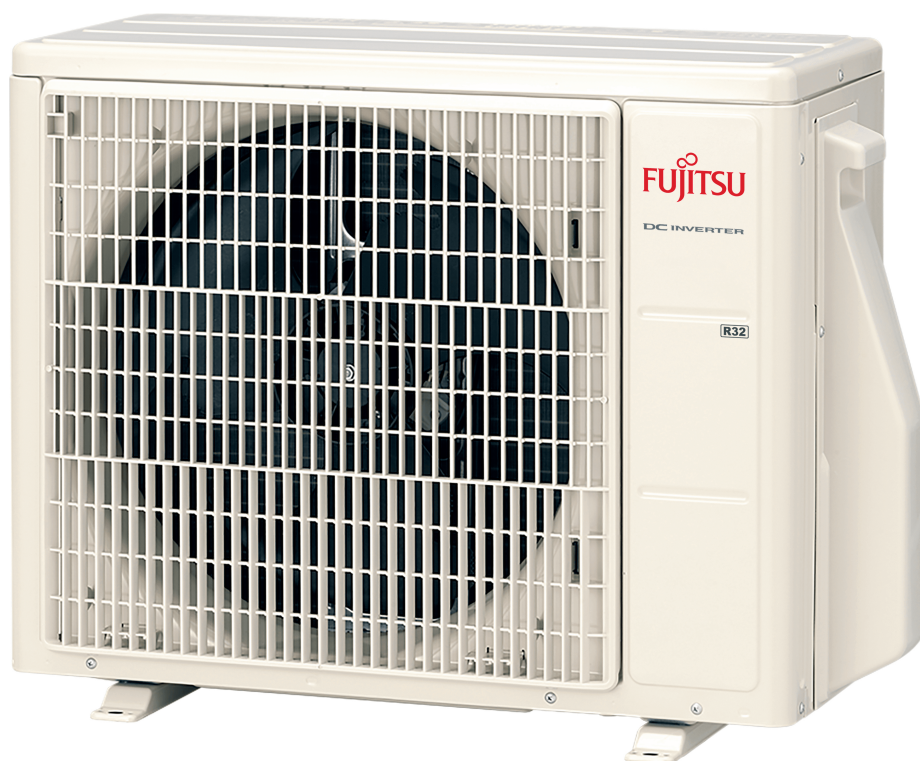

**AOYG KATA  
ECO**

- Fujitsu
- Mono-split
- Outdoor unit
- R32

type AOYG KATA ECO

**Brand**

Fujitsu

**Refrigerant**

R32

**Applicable indoor units**