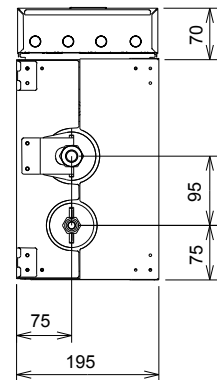

- The branch box can be installed on a wall or suspended from the ceiling
- Vertical mounting (on the wall and with "TOP SIDE" on top)
- Horizontal mounting (on the ceiling and "TOP SIDE" on top)
- Always provide a service hole for maintenance and inspection
- It is not necessary to perform any draining procedures on the branch box
- The slope of the top side must be within $\pm 5^\circ$ in all directions of the horizontal plane
- Minimum distance of the copper tubes between the branch box and the indoor unit: 3m
- Maximum distance of the copper tubes between the branch box and the indoor unit: 15m
- It is forbidden to braze the copper tubes to the branch box
- The branch box is equipped with flare connections

Applicable outdoor units

- Type **AOYG 45 LBT8**

Specifications			
Technical specifications "BRANCH BOX"		UTP-PY02A	UTP-PY03A
Connectable indoor units		1 - 2	1 - 3
Minimal combination of connections	kBtu	7	7
Maximal combination of connections	kBtu	62	62
Absorbed power	W	10	10
Nominal current	A	0,05	0,05
Maximal absorbed current	A	3	3
Type of refrigerant		R410A	R410A
Power supply	V	230/1	230/1
Power supply range	V	198-264	198-264
Dimensions (H x L x D)	mm	195 x 433 x 370	195 x 433 x 370
Weight	kg	9	9
Principal copper tube	inch	3/8 - 5/8	3/8 - 5/8
Secondary copper tubes	inch	1/4 - 1/2	1/4 - 1/2
Connection method of the copper tubes		Flare	Flare
Operating range (Temperature)	°C	-15-46	-15-46
Operating range (Relative humidity)	%	< 80	< 80
Cable section power supply	mm ²	3G 2,5	3G 2,5
Automatic fuse	A	16	16

* Specifications and design are subject to changes for further improvement without notice

Dimensions

UTP-PY02A

Indoor unit side

Ceiling hanging

Outdoor unit side

Wall hanging

Dimensions

UTP-PY03A

Indoor unit side

Ceiling hanging

Outdoor unit side

Wall hanging