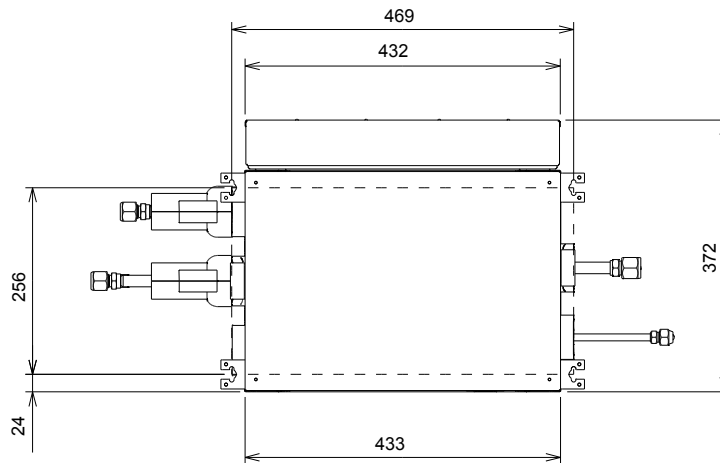

- The branch box can be installed on a wall or suspended from the ceiling
- Vertical mounting (on the wall and with "TOP SIDE" on top)
- Horizontal mounting (on the ceiling and "TOP SIDE" on top)
- Always provide a service hole for maintenance and inspection
- It is not necessary to perform any draining procedures on the branch box
- The slope of the top side must be within $\pm 5^\circ$ in all directions of the horizontal plane
- Minimum distance of the copper tubes between the branch box and the indoor unit: 3m
- Maximum distance of the copper tubes between the branch box and the indoor unit: 15m
- It is forbidden to braze the copper tubes to the branch box
- The branch box is equipped with flare connections

Applicable outdoor units

- Type **AOYG 45 LBT8**

Specifications			
Technical specifications "BRANCH BOX"		UTP-PY02A	UTP-PY03A
Connectable indoor units		1 - 2	1 - 3
Minimal combination of connections	kBtu	7	7
Maximal combination of connections	kBtu	62	62
Absorbed power	W	10	10
Nominal current	A	0,05	0,05
Maximal absorbed current	A	3	3
Type of refrigerant		R410A	R410A
Power supply	V	230/1	230/1
Power supply range	V	198-264	198-264
Dimensions (H x L x D)	mm	195 x 433 x 370	195 x 433 x 370
Weight	kg	9	9
Principal copper tube	inch	3/8 - 5/8	3/8 - 5/8
Secondary copper tubes	inch	1/4 - 1/2	1/4 - 1/2
Connection method of the copper tubes		Flare	Flare
Operating range (Temperature)	°C	-15-46	-15-46
Operating range (Relative humidity)	%	< 80	< 80
Cable section power supply	mm ²	3G 2,5	3G 2,5
Automatic fuse	A	16	16

* Specifications and design are subject to changes for further improvement without notice

Dimensions

UTP-PY02A

Indoor unit side

Ceiling hanging

Outdoor unit side

Wall hanging

Dimensions