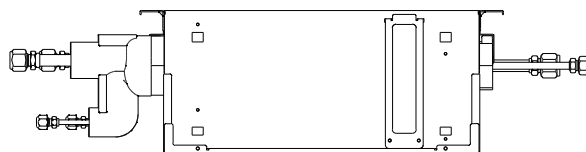

- The branch box can be installed on a wall or suspended from the ceiling
- Vertical mounting (on the wall and with "TOP SIDE" on top)
- Horizontal mounting (on the ceiling and "TOP SIDE" on top)
- Always provide a service hole for maintenance and inspection
- It is not necessary to perform any draining procedures on the branch box
- The slope of the top side must be within $\pm 5^\circ$ in all directions of the horizontal plane
- Minimum distance of the copper tubes between the branch box and the indoor unit: 3m
- Maximum distance of the copper tubes between the branch box and the indoor unit: 15m
- It is forbidden to braze the copper tubes to the branch box
- The branch box is equipped with flare connections

Applicable outdoor units

- Type **AOYG 45 LBT8**

Specifications			
Technical specifications "BRANCH BOX"		UTP-PY02A	UTP-PY03A
Connectable indoor units		1 - 2	1 - 3
Minimal combination of connections	kBtu	7	7
Maximal combination of connections	kBtu	62	62
Absorbed power	W	10	10
Nominal current	A	0,05	0,05
Maximal absorbed current	A	3	3
Type of refrigerant		R410A	R410A
Power supply	V	230/1	230/1
Power supply range	V	198-264	198-264
Dimensions (H x L x D)	mm	195 x 433 x 370	195 x 433 x 370
Weight	kg	9	9
Principal copper tube	inch	3/8 - 5/8	3/8 - 5/8
Secondary copper tubes	inch	1/4 - 1/2	1/4 - 1/2
Connection method of the copper tubes		Flare	Flare
Operating range (Temperature)	°C	-15-46	-15-46
Operating range (Relative humidity)	%	< 80	< 80
Cable section power supply	mm ²	3G 2,5	3G 2,5
Automatic fuse	A	16	16

* Specifications and design are subject to changes for further improvement without notice

Dimensions

UTP-PY02A

Indoor unit side

Ceiling hanging

Outdoor unit side

Wall hanging

Dimensions

UTP-PY03A

Indoor unit side

Ceiling hanging

Outdoor unit side

Wall hanging