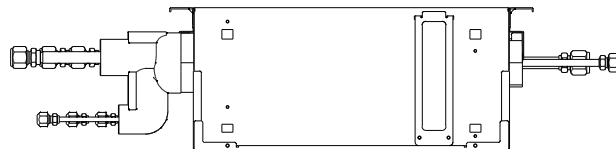

- The branch box can be installed on a wall or suspended from the ceiling
- Vertical mounting (on the wall and with "TOP SIDE" on top)
- Horizontal mounting (on the ceiling and "TOP SIDE" on top)
- Always provide a service hole for maintenance and inspection
- It is not necessary to perform any draining procedures on the branch box
- The slope of the top side must be within $\pm 5^\circ$ in all directions of the horizontal plane
- Minimum distance of the copper tubes between the branch box and the indoor unit: 3m
- Maximum distance of the copper tubes between the branch box and the indoor unit: 15m
- It is forbidden to braze the copper tubes to the branch box
- The branch box is equipped with flare connections

Applicable outdoor units

- Type **AOYG 45 LBT8**

Specifications			
Technical specifications "BRANCH BOX"		UTP-PY02A	UTP-PY03A
Connectable indoor units		1 - 2	1 - 3
Minimal combination of connections	kBtu	7	7
Maximal combination of connections	kBtu	62	62
Absorbed power	W	10	10
Nominal current	A	0,05	0,05
Maximal absorbed current	A	3	3
Type of refrigerant		R410A	R410A
Power supply	V	230/1	230/1
Power supply range	V	198-264	198-264
Dimensions (H x L x D)	mm	195 x 433 x 370	195 x 433 x 370
Weight	kg	9	9
Principal copper tube	inch	3/8 - 5/8	3/8 - 5/8
Secondary copper tubes	inch	1/4 - 1/2	1/4 - 1/2
Connection method of the copper tubes		Flare	Flare
Operating range (Temperature)	°C	-15-46	-15-46
Operating range (Relative humidity)	%	< 80	< 80
Cable section power supply	mm ²	3G 2,5	3G 2,5
Automatic fuse	A	16	16

* Specifications and design are subject to changes for further improvement without notice

Dimensions

UTP-PY02A

Indoor unit side

Ceiling hanging

Outdoor unit side

Wall hanging

Dimensions

UTP-PY03A

Indoor unit side

Ceiling hanging

Outdoor unit side

Wall hanging