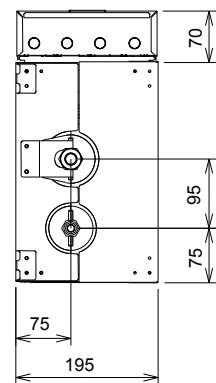

- The branch box can be installed on a wall or suspended from the ceiling
- Vertical mounting (on the wall and with "TOP SIDE" on top)
- Horizontal mounting (on the ceiling and "TOP SIDE" on top)
- Always provide a service hole for maintenance and inspection
- It is not necessary to perform any draining procedures on the branch box
- The slope of the top side must be within $\pm 5^\circ$ in all directions of the horizontal plane
- Minimum distance of the copper tubes between the branch box and the indoor unit: 3m
- Maximum distance of the copper tubes between the branch box and the indoor unit: 15m
- It is forbidden to braze the copper tubes to the branch box
- The branch box is equipped with flare connections

Applicable outdoor units

- Type **AOYG 45 LBT8**

Specifications			
Technical specifications "BRANCH BOX"		UTP-PY02A	UTP-PY03A
Connectable indoor units		1 - 2	1 - 3
Minimal combination of connections	kBtu	7	7
Maximal combination of connections	kBtu	62	62
Absorbed power	W	10	10
Nominal current	A	0,05	0,05
Maximal absorbed current	A	3	3
Type of refrigerant		R410A	R410A
Power supply	V	230/1	230/1
Power supply range	V	198-264	198-264
Dimensions (H x L x D)	mm	195 x 433 x 370	195 x 433 x 370
Weight	kg	9	9
Principal copper tube	inch	3/8 - 5/8	3/8 - 5/8
Secondary copper tubes	inch	1/4 - 1/2	1/4 - 1/2
Connection method of the copper tubes		Flare	Flare
Operating range (Temperature)	°C	-15-46	-15-46
Operating range (Relative humidity)	%	< 80	< 80
Cable section power supply	mm ²	3G 2,5	3G 2,5
Automatic fuse	A	16	16

* Specifications and design are subject to changes for further improvement without notice

Dimensions

UTP-PY02A

Indoor unit side

Ceiling hanging

Outdoor unit side

Wall hanging

Dimensions

UTP-PY03A

Indoor unit side

Ceiling hanging

Outdoor unit side

Wall hanging