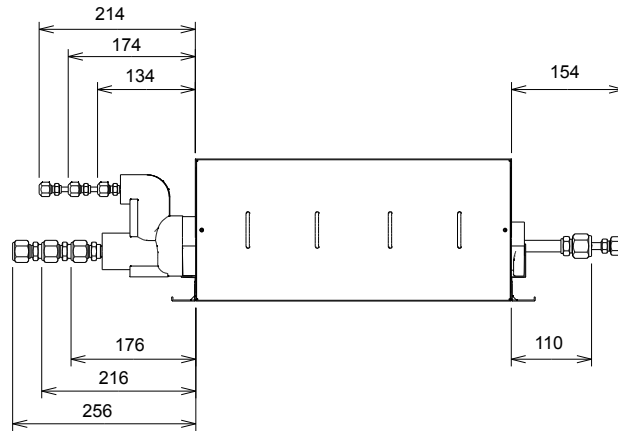

- The branch box can be installed on a wall or suspended from the ceiling
- Vertical mounting (on the wall and with "TOP SIDE" on top)
- Horizontal mounting (on the ceiling and "TOP SIDE" on top)
- Always provide a service hole for maintenance and inspection
- It is not necessary to perform any draining procedures on the branch box
- The slope of the top side must be within $\pm 5^\circ$ in all directions of the horizontal plane
- Minimum distance of the copper tubes between the branch box and the indoor unit: 3m
- Maximum distance of the copper tubes between the branch box and the indoor unit: 15m
- It is forbidden to braze the copper tubes to the branch box
- The branch box is equipped with flare connections

Applicable outdoor units

- Type **AOYG 45 LBT8**

Specifications			
Technical specifications "BRANCH BOX"		UTP-PY02A	UTP-PY03A
Connectable indoor units		1 - 2	1 - 3
Minimal combination of connections	kBtu	7	7
Maximal combination of connections	kBtu	62	62
Absorbed power	W	10	10
Nominal current	A	0,05	0,05
Maximal absorbed current	A	3	3
Type of refrigerant		R410A	R410A
Power supply	V	230/1	230/1
Power supply range	V	198-264	198-264
Dimensions (H x L x D)	mm	195 x 433 x 370	195 x 433 x 370
Weight	kg	9	9
Principal copper tube	inch	3/8 - 5/8	3/8 - 5/8
Secondary copper tubes	inch	1/4 - 1/2	1/4 - 1/2
Connection method of the copper tubes		Flare	Flare
Operating range (Temperature)	°C	-15-46	-15-46
Operating range (Relative humidity)	%	< 80	< 80
Cable section power supply	mm ²	3G 2,5	3G 2,5
Automatic fuse	A	16	16

* Specifications and design are subject to changes for further improvement without notice

Dimensions

UTP-PY02A

Indoor unit side

Ceiling hanging

Outdoor unit side

Wall hanging

Dimensions

UTP-PY03A

Indoor unit side

Ceiling hanging

Outdoor unit side

Wall hanging