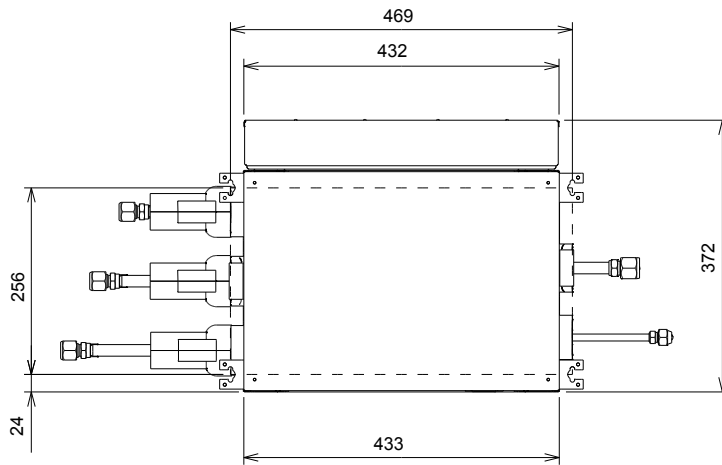

- The branch box can be installed on a wall or suspended from the ceiling
- Vertical mounting (on the wall and with "TOP SIDE" on top)
- Horizontal mounting (on the ceiling and "TOP SIDE" on top)
- Always provide a service hole for maintenance and inspection
- It is not necessary to perform any draining procedures on the branch box
- The slope of the top side must be within $\pm 5^\circ$ in all directions of the horizontal plane
- Minimum distance of the copper tubes between the branch box and the indoor unit: 3m
- Maximum distance of the copper tubes between the branch box and the indoor unit: 15m
- It is forbidden to braze the copper tubes to the branch box
- The branch box is equipped with flare connections

Applicable outdoor units

- Type **AOYG 45 LBT8**

Specifications			
Technical specifications "BRANCH BOX"		UTP-PY02A	UTP-PY03A
Connectable indoor units		1 - 2	1 - 3
Minimal combination of connections	kBtu	7	7
Maximal combination of connections	kBtu	62	62
Absorbed power	W	10	10
Nominal current	A	0,05	0,05
Maximal absorbed current	A	3	3
Type of refrigerant		R410A	R410A
Power supply	V	230/1	230/1
Power supply range	V	198-264	198-264
Dimensions (H x L x D)	mm	195 x 433 x 370	195 x 433 x 370
Weight	kg	9	9
Principal copper tube	inch	3/8 - 5/8	3/8 - 5/8
Secondary copper tubes	inch	1/4 - 1/2	1/4 - 1/2
Connection method of the copper tubes		Flare	Flare
Operating range (Temperature)	°C	-15-46	-15-46
Operating range (Relative humidity)	%	< 80	< 80
Cable section power supply	mm ²	3G 2,5	3G 2,5
Automatic fuse	A	16	16

* Specifications and design are subject to changes for further improvement without notice

Dimensions

UTP-PY02A

Indoor unit side

Ceiling hanging

Outdoor unit side

Wall hanging

Dimensions

UTP-PY03A

Indoor unit side

Ceiling hanging

Outdoor unit side

Wall hanging