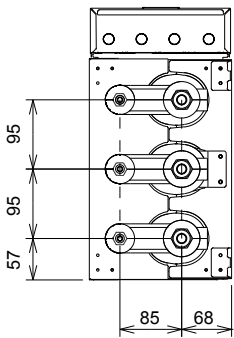

- The branch box can be installed on a wall or suspended from the ceiling
- Vertical mounting (on the wall and with "TOP SIDE" on top)
- Horizontal mounting (on the ceiling and "TOP SIDE" on top)
- Always provide a service hole for maintenance and inspection
- It is not necessary to perform any draining procedures on the branch box
- The slope of the top side must be within $\pm 5^\circ$ in all directions of the horizontal plane
- Minimum distance of the copper tubes between the branch box and the indoor unit: 3m
- Maximum distance of the copper tubes between the branch box and the indoor unit: 15m
- It is forbidden to braze the copper tubes to the branch box
- The branch box is equipped with flare connections

Applicable outdoor units

- Type **AOYG 45 LBT8**

Specifications			
Technical specifications "BRANCH BOX"		UTP-PY02A	UTP-PY03A
Connectable indoor units		1 - 2	1 - 3
Minimal combination of connections	kBtu	7	7
Maximal combination of connections	kBtu	62	62
Absorbed power	W	10	10
Nominal current	A	0,05	0,05
Maximal absorbed current	A	3	3
Type of refrigerant		R410A	R410A
Power supply	V	230/1	230/1
Power supply range	V	198-264	198-264
Dimensions (H x L x D)	mm	195 x 433 x 370	195 x 433 x 370
Weight	kg	9	9
Principal copper tube	inch	3/8 - 5/8	3/8 - 5/8
Secondary copper tubes	inch	1/4 - 1/2	1/4 - 1/2
Connection method of the copper tubes		Flare	Flare
Operating range (Temperature)	°C	-15-46	-15-46
Operating range (Relative humidity)	%	< 80	< 80
Cable section power supply	mm ²	3G 2,5	3G 2,5
Automatic fuse	A	16	16

* Specifications and design are subject to changes for further improvement without notice

Dimensions

UTP-PY02A

Indoor unit side

Ceiling hanging

Outdoor unit side

Wall hanging

Dimensions

UTP-PY03A

Indoor unit side

Ceiling hanging

Outdoor unit side

Wall hanging