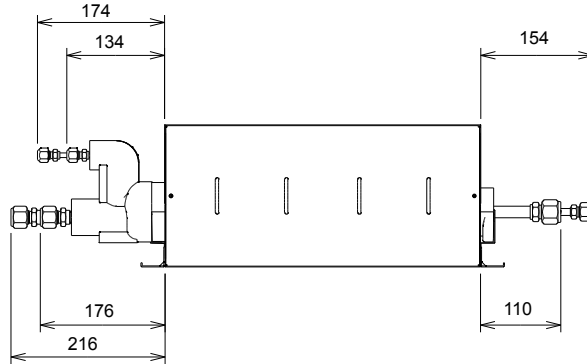

- The branch box can be installed on a wall or suspended from the ceiling
- Vertical mounting (on the wall and with "TOP SIDE" on top)
- Horizontal mounting (on the ceiling and "TOP SIDE" on top)
- Always provide a service hole for maintenance and inspection
- It is not necessary to perform any draining procedures on the branch box
- The slope of the top side must be within $\pm 5^\circ$ in all directions of the horizontal plane
- Minimum distance of the copper tubes between the branch box and the indoor unit: 3m
- Maximum distance of the copper tubes between the branch box and the indoor unit: 15m
- It is forbidden to braze the copper tubes to the branch box
- The branch box is equipped with flare connections

Applicable outdoor units

- Type **AOYG 45 LBT8**

Specifications			
Technical specifications "BRANCH BOX"		UTP-PY02A	UTP-PY03A
Connectable indoor units		1 - 2	1 - 3
Minimal combination of connections	kBtu	7	7
Maximal combination of connections	kBtu	62	62
Absorbed power	W	10	10
Nominal current	A	0,05	0,05
Maximal absorbed current	A	3	3
Type of refrigerant		R410A	R410A
Power supply	V	230/1	230/1
Power supply range	V	198-264	198-264
Dimensions (H x L x D)	mm	195 x 433 x 370	195 x 433 x 370
Weight	kg	9	9
Principal copper tube	inch	3/8 - 5/8	3/8 - 5/8
Secondary copper tubes	inch	1/4 - 1/2	1/4 - 1/2
Connection method of the copper tubes		Flare	Flare
Operating range (Temperature)	°C	-15-46	-15-46
Operating range (Relative humidity)	%	< 80	< 80
Cable section power supply	mm ²	3G 2,5	3G 2,5
Automatic fuse	A	16	16

* Specifications and design are subject to changes for further improvement without notice

Dimensions

UTP-PY02A

Indoor unit side

Ceiling hanging

Outdoor unit side

Wall hanging

Dimensions