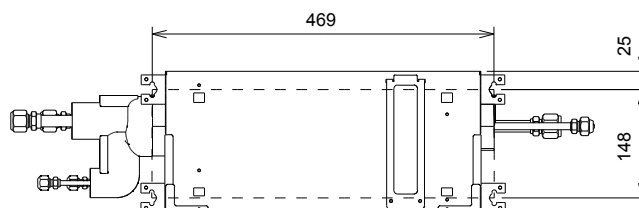

- The branch box can be installed on a wall or suspended from the ceiling
- Vertical mounting (on the wall and with "TOP SIDE" on top)
- Horizontal mounting (on the ceiling and "TOP SIDE" on top)
- Always provide a service hole for maintenance and inspection
- It is not necessary to perform any draining procedures on the branch box
- The slope of the top side must be within $\pm 5^\circ$ in all directions of the horizontal plane
- Minimum distance of the copper tubes between the branch box and the indoor unit: 3m
- Maximum distance of the copper tubes between the branch box and the indoor unit: 15m
- It is forbidden to braze the copper tubes to the branch box
- The branch box is equipped with flare connections

Applicable outdoor units

- Type **AOYG 45 LBT8**

Specifications			
Technical specifications "BRANCH BOX"		UTP-PY02A	UTP-PY03A
Connectable indoor units		1 - 2	1 - 3
Minimal combination of connections	kBtu	7	7
Maximal combination of connections	kBtu	62	62
Absorbed power	W	10	10
Nominal current	A	0,05	0,05
Maximal absorbed current	A	3	3
Type of refrigerant		R410A	R410A
Power supply	V	230/1	230/1
Power supply range	V	198-264	198-264
Dimensions (H x L x D)	mm	195 x 433 x 370	195 x 433 x 370
Weight	kg	9	9
Principal copper tube	inch	3/8 - 5/8	3/8 - 5/8
Secondary copper tubes	inch	1/4 - 1/2	1/4 - 1/2
Connection method of the copper tubes		Flare	Flare
Operating range (Temperature)	°C	-15-46	-15-46
Operating range (Relative humidity)	%	< 80	< 80
Cable section power supply	mm ²	3G 2,5	3G 2,5
Automatic fuse	A	16	16

* Specifications and design are subject to changes for further improvement without notice

Dimensions

UTP-PY02A

Indoor unit side

Ceiling hanging

Outdoor unit side

Wall hanging

Dimensions

UTP-PY03A

Indoor unit side

Ceiling hanging

Outdoor unit side

Wall hanging