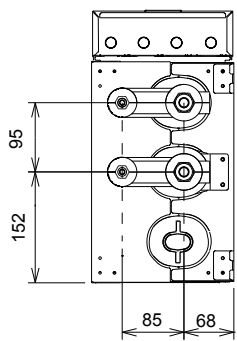

- The branch box can be installed on a wall or suspended from the ceiling
- Vertical mounting (on the wall and with "TOP SIDE" on top)
- Horizontal mounting (on the ceiling and "TOP SIDE" on top)
- Always provide a service hole for maintenance and inspection
- It is not necessary to perform any draining procedures on the branch box
- The slope of the top side must be within $\pm 5^\circ$ in all directions of the horizontal plane
- Minimum distance of the copper tubes between the branch box and the indoor unit: 3m
- Maximum distance of the copper tubes between the branch box and the indoor unit: 15m
- It is forbidden to braze the copper tubes to the branch box
- The branch box is equipped with flare connections

Applicable outdoor units

- Type **AOYG 45 LBT8**

Specifications			
Technical specifications "BRANCH BOX"		UTP-PY02A	UTP-PY03A
Connectable indoor units		1 - 2	1 - 3
Minimal combination of connections	kBtu	7	7
Maximal combination of connections	kBtu	62	62
Absorbed power	W	10	10
Nominal current	A	0,05	0,05
Maximal absorbed current	A	3	3
Type of refrigerant		R410A	R410A
Power supply	V	230/1	230/1
Power supply range	V	198-264	198-264
Dimensions (H x L x D)	mm	195 x 433 x 370	195 x 433 x 370
Weight	kg	9	9
Principal copper tube	inch	3/8 - 5/8	3/8 - 5/8
Secondary copper tubes	inch	1/4 - 1/2	1/4 - 1/2
Connection method of the copper tubes		Flare	Flare
Operating range (Temperature)	°C	-15-46	-15-46
Operating range (Relative humidity)	%	< 80	< 80
Cable section power supply	mm ²	3G 2,5	3G 2,5
Automatic fuse	A	16	16

* Specifications and design are subject to changes for further improvement without notice

Dimensions

UTP-PY02A

Indoor unit side

Ceiling hanging

Outdoor unit side

Wall hanging

Dimensions