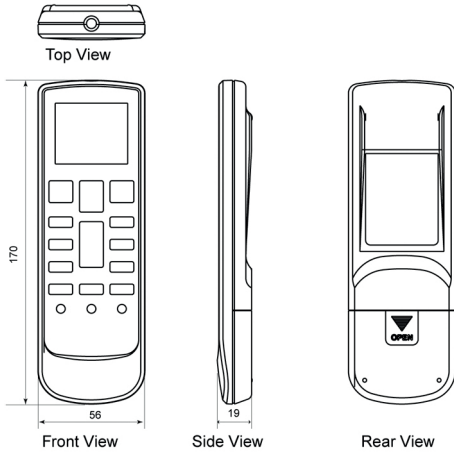

Features

- Standard length of controlling cable between receiver and indoor unit is 5m
- Signal angle of 120° and max.signal distance of 7m
- It is required to install the receiver as close as possible against the ceiling if the receiver unit is installed in the wall. Minimum installation height of 2,2m

Dimensions

UTY-LRHYM

Dimensions

UTY-LNHYM

Dimensions

UTY-LNHYM HOLDER