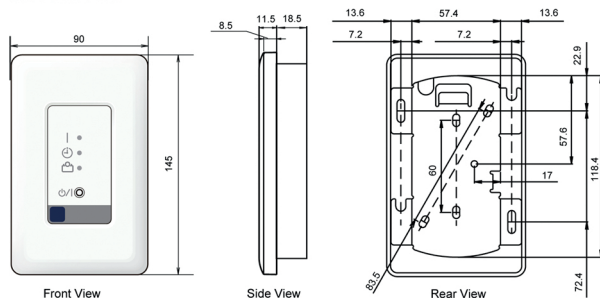

Features

- Standard length of controlling cable between receiver and indoor unit is 5m
- Signal angle of 120° and max.signal distance of 7m
- It is required to install the receiver as close as possible against the ceiling if the receiver unit is installed in the wall. Minimum installation height of 2,2m

Dimensions

UTY-LRHYM

Dimensions

UTY-LNHYM

Dimensions

UTY-LNHYM HOLDER