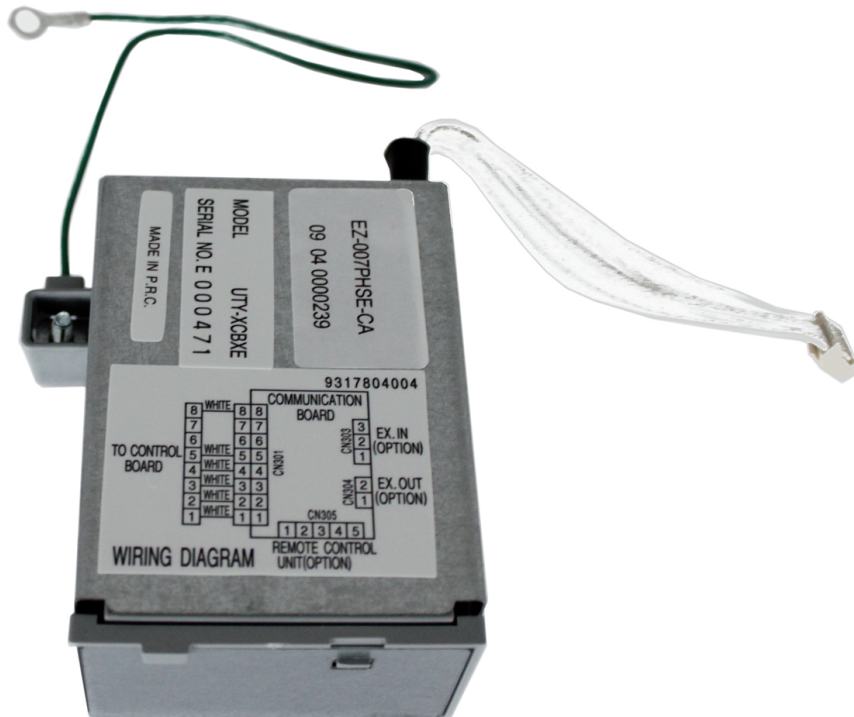

- Fujitsu
- Mono-split
- Accessories
- Installation equipment

Accessories - Communication kit type UTY-XCBXZ1

Brand

- Fujitsu Airconditioning

Product

- Accessory, interface board for compact wall model units type ASYG LJCA and ASYG 14 LECA

Function

- Installation equipment

Applicable indoor units

- Type **ASYG 14 LECA**
- Type **ASYG 07/09/12 LJCA**

Accessories

- External Connect Kit. Type **UTY-XWZX**
- Wired remote controller. Type **UTY-RNNYM**
- Simple remote controller. Type **UTY-RSNYM**