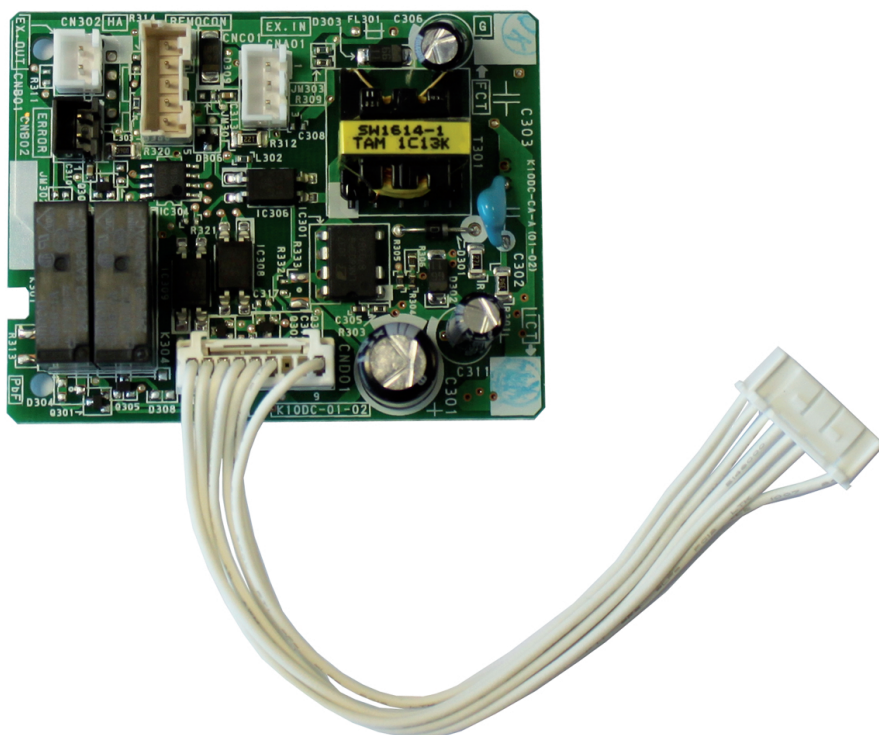

- Fujitsu
- Mono-split
- Accessories
- Installation equipment

Accessoires - Communication kit type UTY-XCBXZ2

Brand

- Fujitsu

Product

- Accessory, interface board for compact wall model units type ASYG LMCE

Function

- Installation equipment

Applicable indoor units

- Type **ASYG LMCE**

Accessories

- External Connect Kit. Type **UTY-XWZXZ5**
- Wired remote controller. Type **UTY-RNNYM**
- Simple remote controller. Type **UTY-RSNYM**