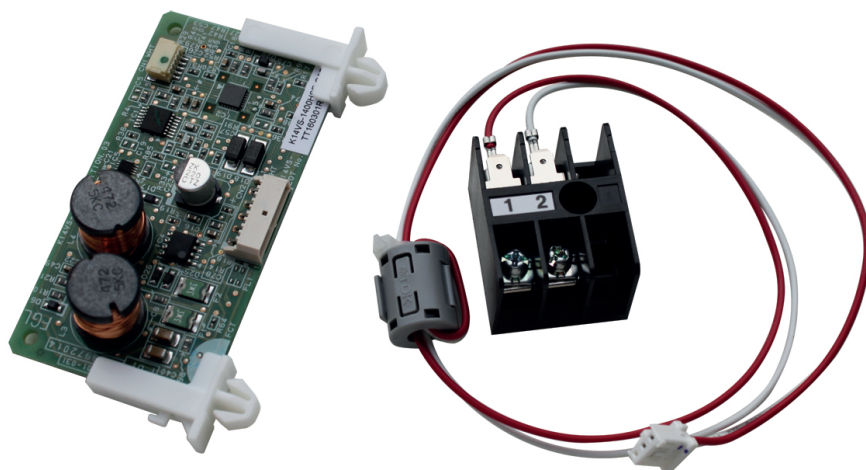

UTY-TWRX

- Fujitsu
- Mono-split
- Accessories
- Installation equipment

Accessories - Communication Kit type UTY-TWRX

Brand

- Fujitsu - Airstage

Product

- Accessory, interface board to connect a 2-wire remote to certain wall mounted and floor units

Function

- Installation equipment

Applicable indoor units

- UTY-TWRX: type **AS LMTA**
- UTY-TWRXZ2: type **AS KG/KE/KMTE/KMCE/KMCF/KMCG**
- UTY-TWRXZ3: type **AG KVCA**

Accessories

- Remote touch controller. Type **UTY-RNRYZ***
- Wired controller. Type **UTY-RLRY**
- Compacte inbouwbediening. Type **UTY-RCRYZ1**