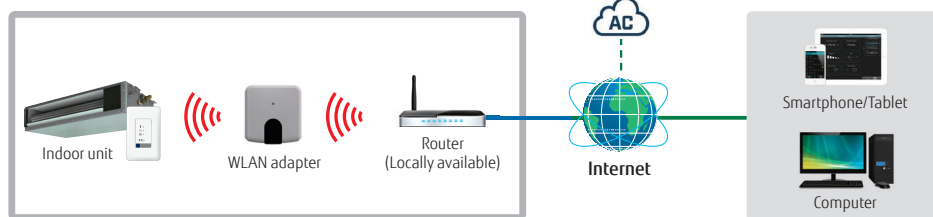

### Brand

- Fujitsu connected by Intesis

**Installation example**

[3-wire RC-line type/CN connector type]

[IR type] Connection to wall-mounted type

[IR type] Connects to the product with the optional receiver kit