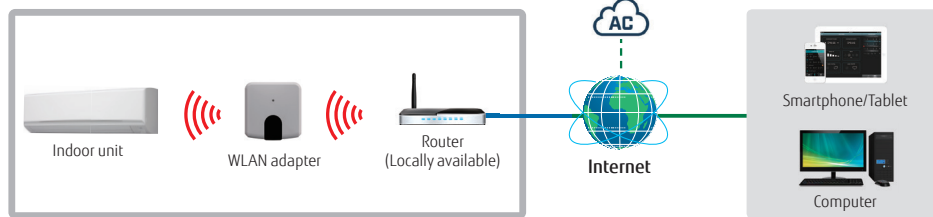

### Brand

- Fujitsu connected by Intesis

**Installation example**

[3-wire RC-line type/CN connector type]

[IR type] Connection to wall-mounted type

[IR type] Connects to the product with the optional receiver kit