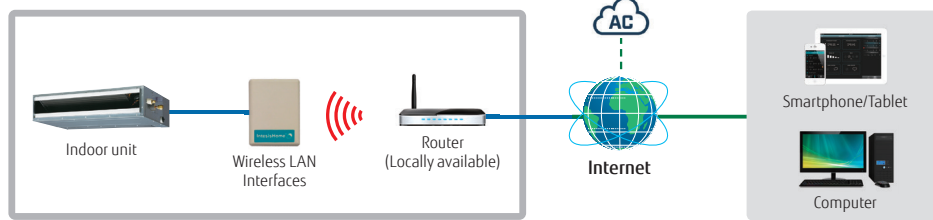

- Fujitsu
- Mono-split
- Accessories
- WIFI/KNX/Modbus  
converter

## Accessoires - Wireless WIFI interface type FJ-RC-WIFI-1

### Brand

- Fujitsu connected by Intesis

**Installation example**

[3-wire RC-line type/CN connector type]

[IR type] Connection to wall-mounted type

[IR type] Connects to the product with the optional receiver kit