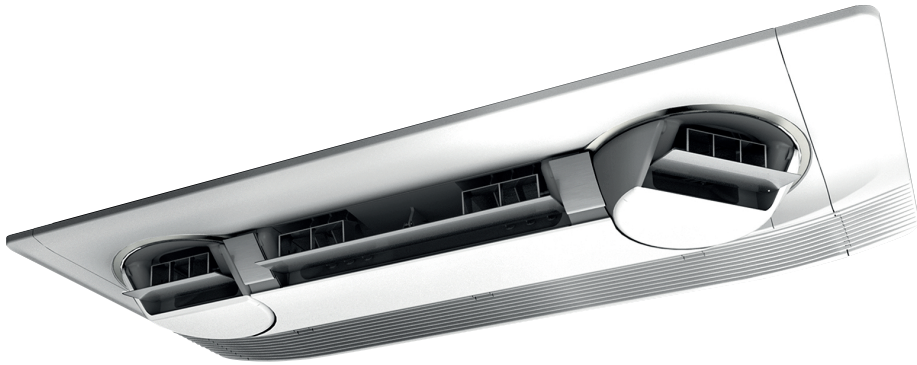

AUXS GLEH

- Fujitsu
- VRF Airstage
- Cassette type
- Indoor unit
- R410a

type AUXS GLEH

Brand
Fujitsu

Refrigerant
R410A

View A