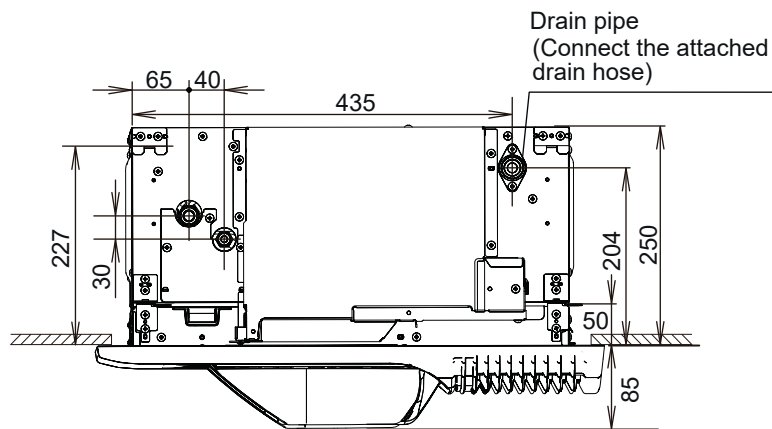

AUXS GLEH

- Fujitsu
- VRF Airstage
- Cassette type
- Indoor unit
- R410a

type AUXS GLEH

Brand
Fujitsu

Refrigerant
R410A

View A