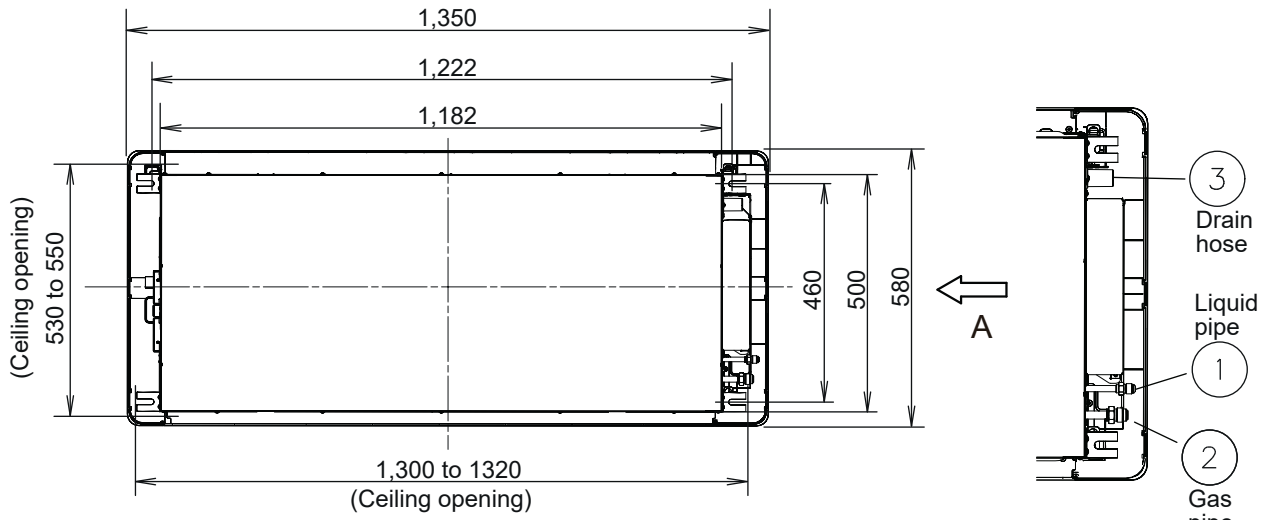

AUXS GLEH

- Fujitsu
- VRF Airstage
- Cassette type
- Indoor unit
- R410a

type AUXS GLEH

Brand
Fujitsu

Refrigerant
R410A

View A