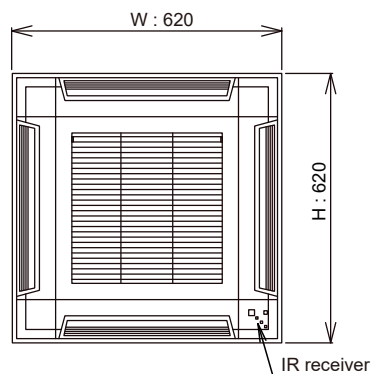

Decoration panel compact cassette type UTG-UFYF/E-W

Brand

- Fujitsu - Airstage

Product

- Accessory, design decoration panel for compact cassette

Function

- Installation equipment

Applicable indoor units

- Type **AUXG KVLA** = UTG-UFYF-W
- Type **AUYG LVLA/B** = UTG-UFYE-W
- Type **AUXB GLEH** = UTG-UFYE-W

Features

- Decoration panel always to be ordered separately for finishing of the installation
- Panoramic design
- Wide intake opening for easy maintenance
- Detachable, washable filter and intake grill
- Compact size panel that fits standard ceiling panel (60 x 60cm)
- Comfortable auto air flow direction (4 positions)
- Select 3-way or 4-way air flow to suit your needs
- Filter maintenance indication

Dimensions

UTG-UFYE/F-W	Dimensions		
	H [mm]	W [mm]	D [mm]
	620	620	49