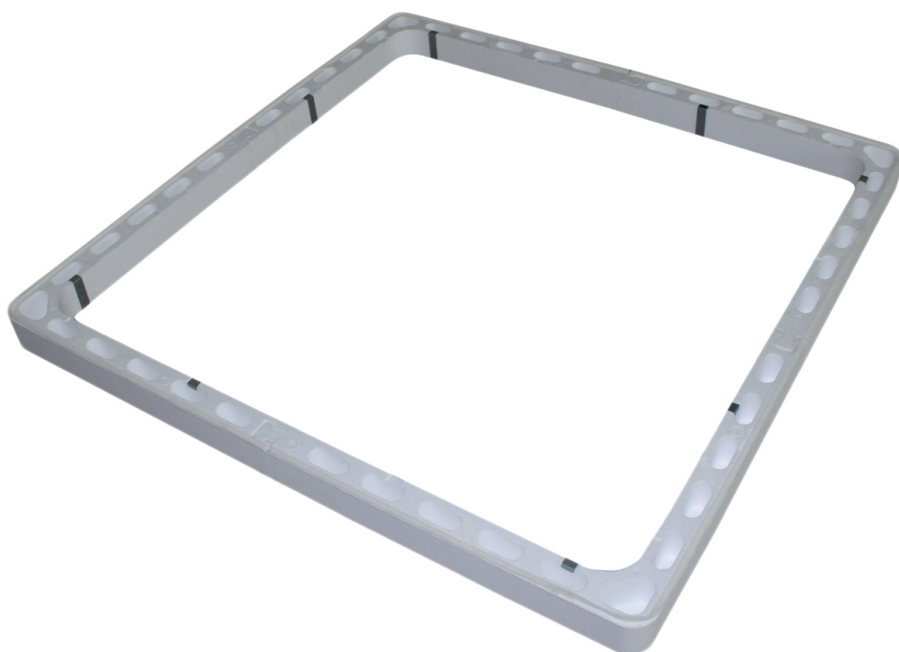

- Fujitsu
- Mono-split
- Accessories
- Installation equipment

Accessories - Panel Spacer type UTG-BGYA-W

Brand

- Fujitsu

Product

- Accessory, panel spacer for cassette 84/84

Function

- Installation equipment

Applicable indoor units

- Type **AUYG LRLE**
- Type **AUYG LRLA**
- Type **AUXD GALH**
- Type **AUXA GALH**