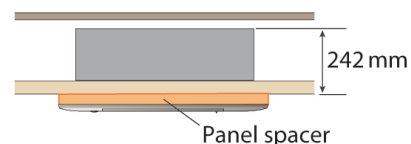

- Fujitsu
- Mono-split
- Accessories
- Installation equipment

Accessories - Panel Spacer type UTG-BGYA-W

Brand

- Fujitsu

Product

- Accessory, panel spacer for cassette 84/84

Function

- Installation equipment

Applicable indoor units

- Type **AUYG LRLE**
- Type **AUYG LRLA**
- Type **AUXD GALH**
- Type **AUXA GALH**