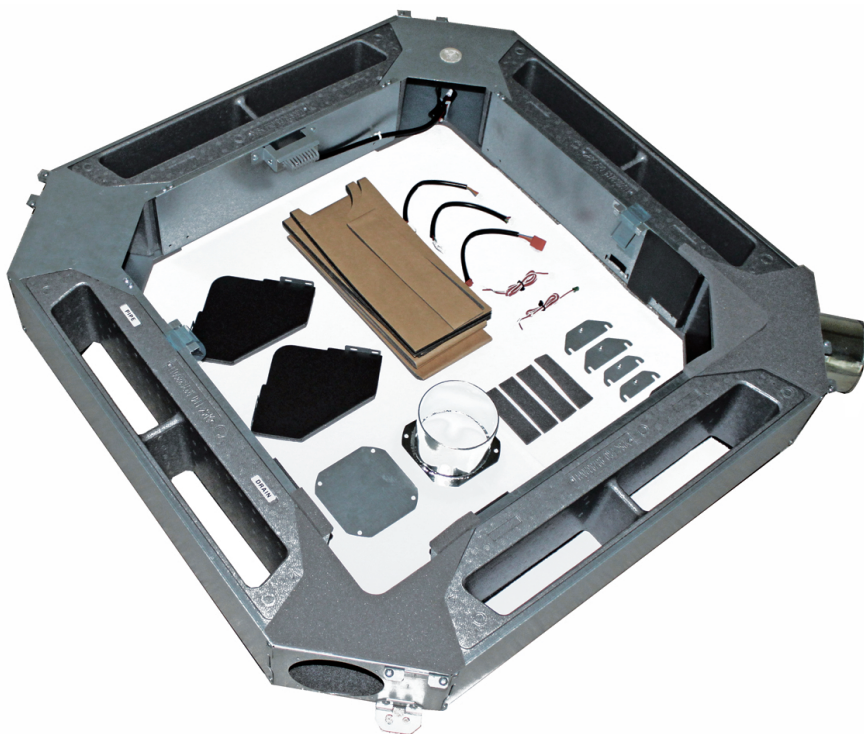

- Fujitsu
- Mono-split
- Accessories
- Installation equipment

Accessories - Fresh air intake kit type UTZ-VXGA

Brand

- Fujitsu

Product

- Accessory, fresh air intake kit for cassette 84/84

Function

- Installation equipment

Applicable indoor units

- Type **AUYG LRLE**
- Type **AUYG LRLA**
- Type **AUXD GALH**
- Type **AUXA GALH**