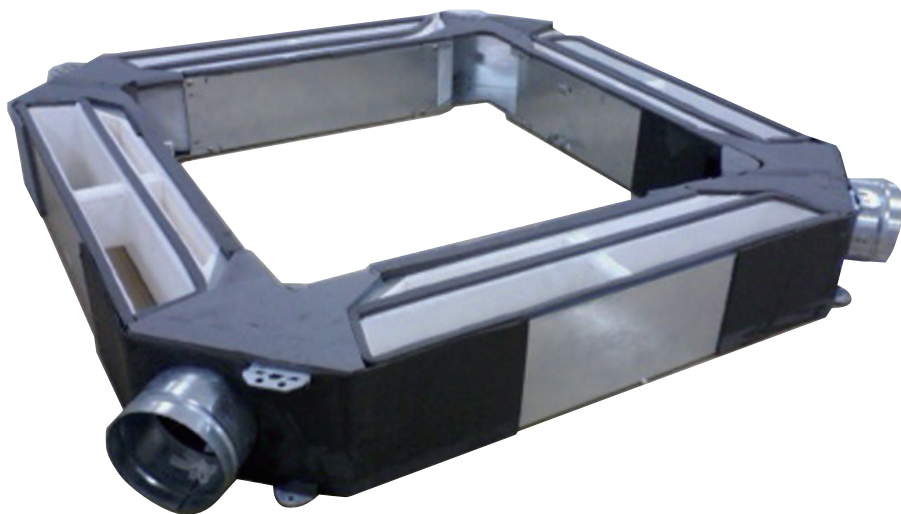

- Fujitsu
- Mono-split
- Accessories
- Installation equipment

Accessories - Fresh air intake kit type UTZ-VXRA

Brand

- Fujitsu

Product

- Accessory, fresh air intake kit for cassette 84/84

Function

- Installation equipment