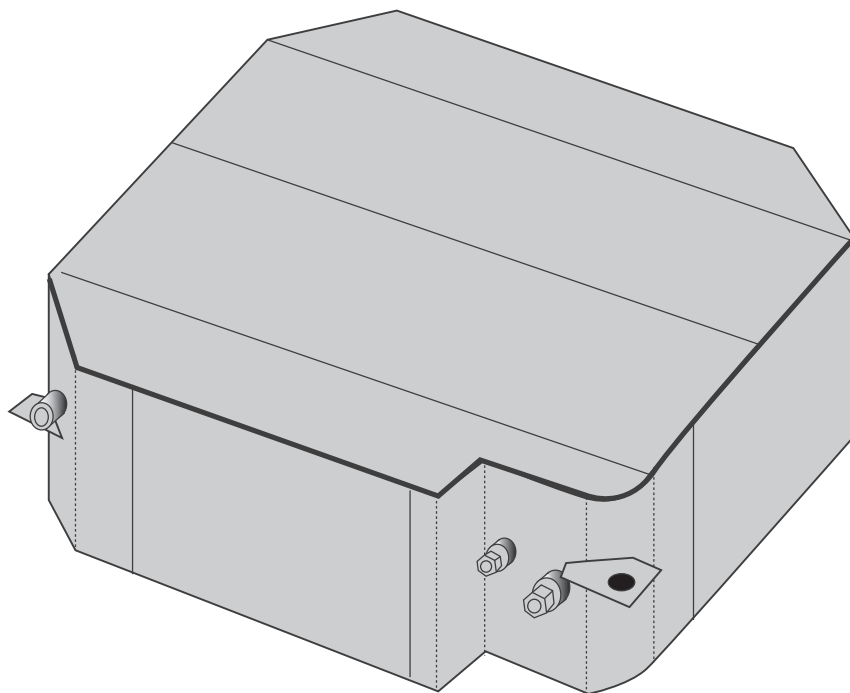

UTZ-KXRA

- Fujitsu
- Mono-split
- Accessories
- Installation equipment

Accessories - Insulation kit type UTZ-KXRA

Brand

- Fujitsu - Airstage

Product

- Insulation kit for high humidity

Application

- The kit provides extra insulation on the upper side of the cassette

Applicable indoor units

- Type **AUXG LRLB**
- Type **AUXD GALH**
- Type **AUXA GALH**