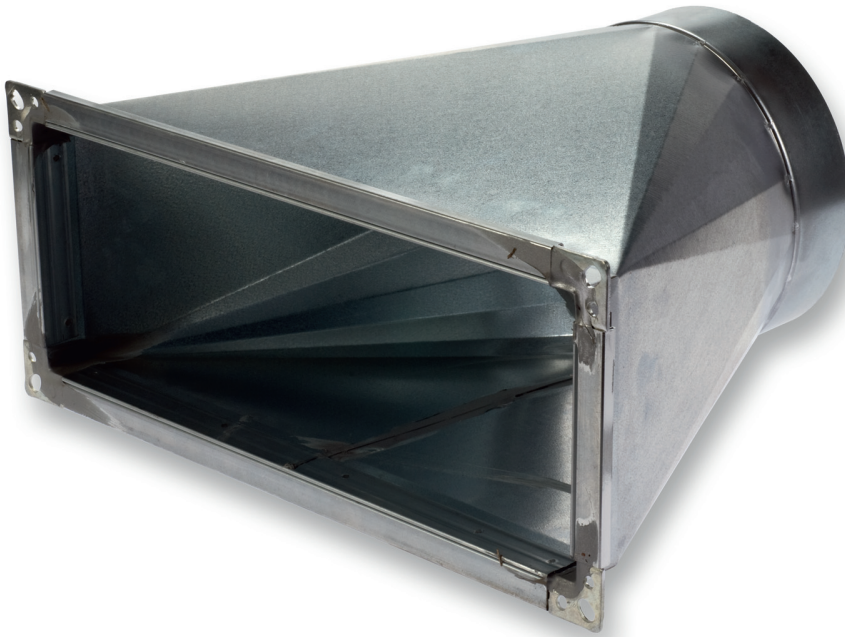

- Fujitsu
- Mono-split
- Accessories
- Plenum boxes

Accessorie - Air outlet plenum box type UTD-BC9

Product

- Air outlet plenum box for compact Fujitsu duct model indoor units

Function

- Outlet air plenum box

Applicable indoor units

- Type **ARXB 07/09 GALH**

Features

- Galvanised plenum box
- 1 x Ø 200 mm connection
- Not insulated