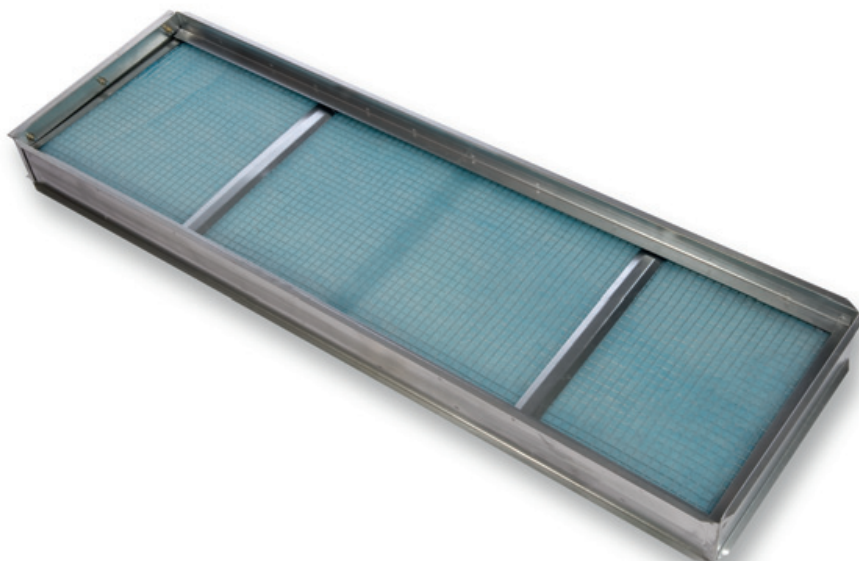

UTD-LF A/B 54

- Fujitsu
- Mono-split
- Accessories
- Plenum boxes

Accessories - Filter plenum box with filter type UTD-LF A/B 54

Product

- Filter plenum box with filter for air-conditioning duct models with static pressure between 100 and 250 Pa and in combination with UTD-AF404

Applicable indoor units

- Type ARYG 45/54 LHTA
- Type ARXC 36/45/60 GATH

Accessories

- Replacement filter. Type UTD-LFS54