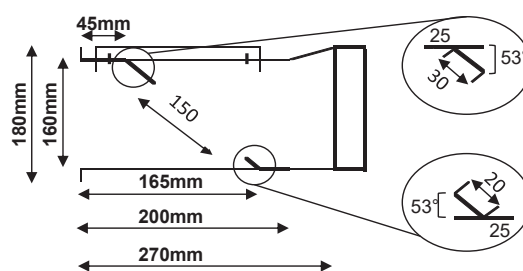

UTD-AFG 24

- Fujitsu
- Mono-split
- Accessories
- Plenum boxes

Accessories - Inlet Air Plenum Box type
UTD-AFG 24

Product

- Air intake plenum box with access to filter of Fujitsu duct model

Applicable indoor units

- Type ARXD 24 GLEH

UTD-AFGD24

UTD-AFGE24