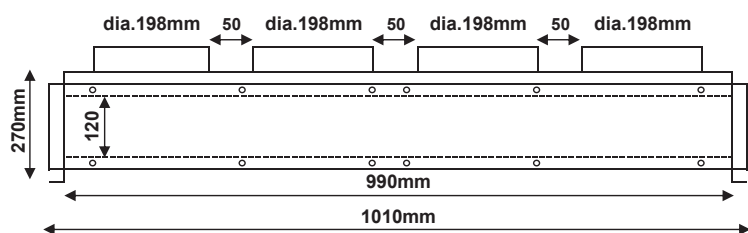

UTD-AFG 24

- Fujitsu
- Mono-split
- Accessories
- Plenum boxes

Accessories - Inlet Air Plenum Box type
UTD-AFG 24

Product

- Air intake plenum box with access to filter of Fujitsu duct model

Applicable indoor units

- Type ARXD 24 GLEH

UTD-AFGD24

UTD-AFGE24