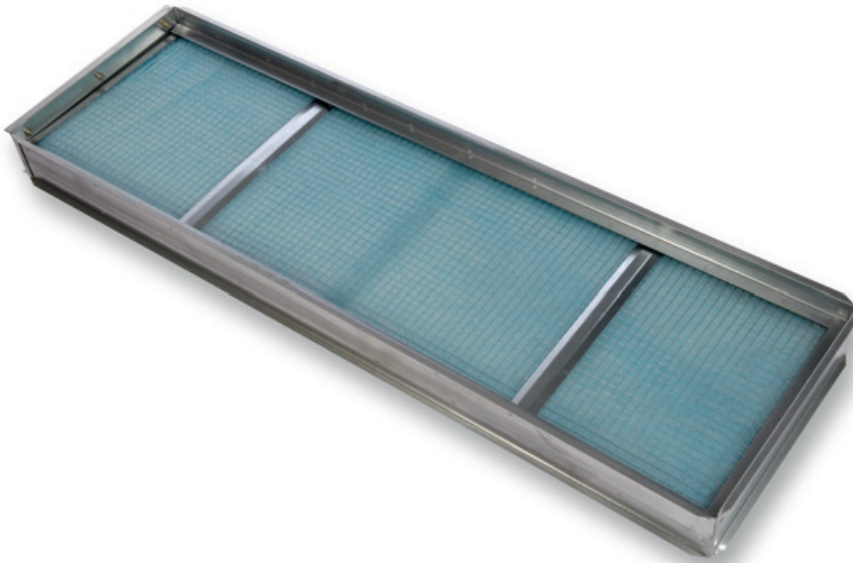

UTD-LF A/B 90

- Fujitsu
- Mono-split
- Accessories
- Plenum boxes

type UTD-LF A/B 90

Product

- Filter plenum box with filter for air-conditioning duct models with static pressure between 50 and 250 Pa

Application

- As free air intake
- In combination with air intake plenum box. Type **UTD-AF904**

Applicable indoor units

- Type **ARYC 90 LHTA**

Accessories

- Replacement filter. Type **UTD-LFS90**