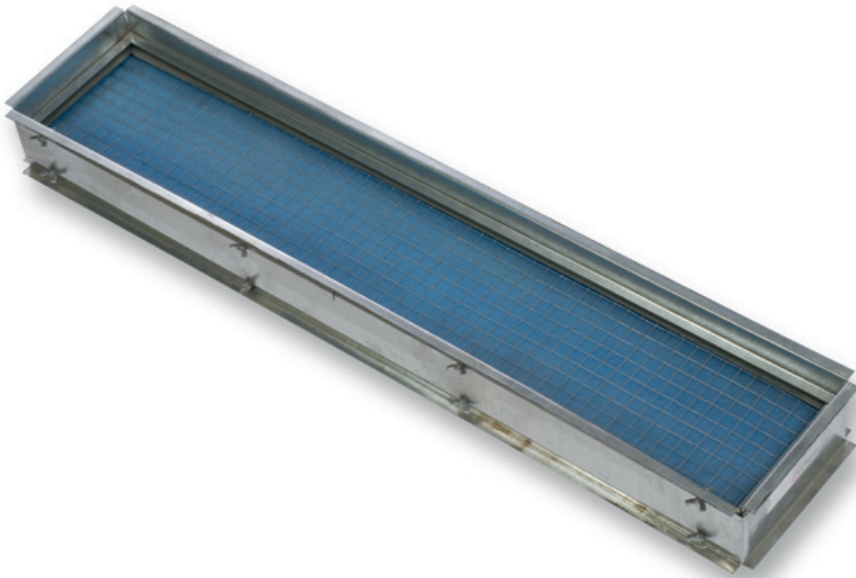

UTD-LF A/B BP

- Fujitsu
- Mono-split
- Accessories
- Plenum boxes

Accessories - Filter plenum box with filter type UTD-LF A/B BP

Product

- Air intake filter plenum box with filter for air duct models with height of 300mm or in combination with inlet air plenum box UTD-AFG BP

Applicable indoor units

- Type **ARYG 12/14 LHTBP**
- Type **ARYG 18/24/30 LHTBP**
- Type **ARYG 36/45/54 LHTBP**
- Type **ARXG 12/14 KHTAP**
- Type **ARXG 18/24/30 KHTAP**
- Type **ARXG 36/45/54 KHTAP**

Accessories

- Replacement filter. Type **UTD-LFSBP**