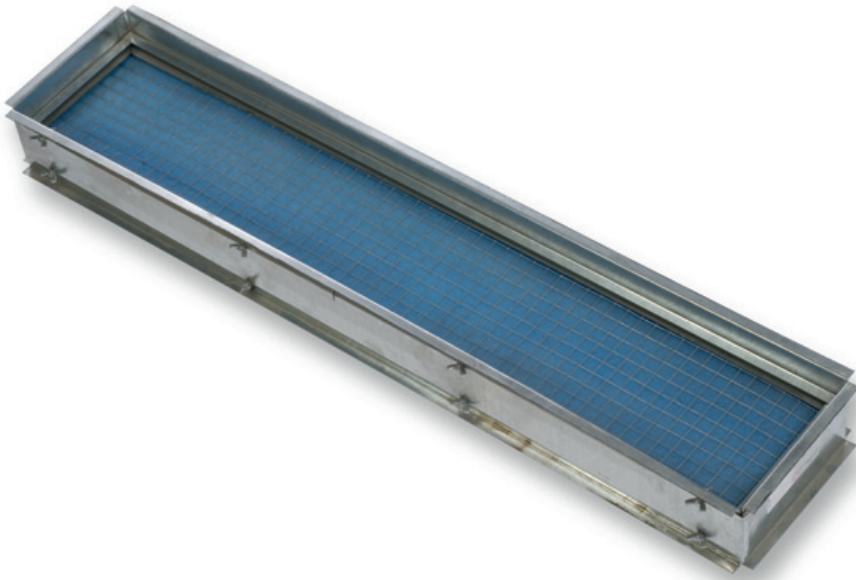

**UTD-LF A/B AP**

- Fujitsu - Airstage
- Mono-split
- Accessories
- Plenum boxes

## Accessories - Filter plenum box with filter type UTD-LF A/B AP

### Product

- Air intake filter plenum box with filter for air duct models with height of 240mm or in combination with inlet air plenum box UTD-AFG AP