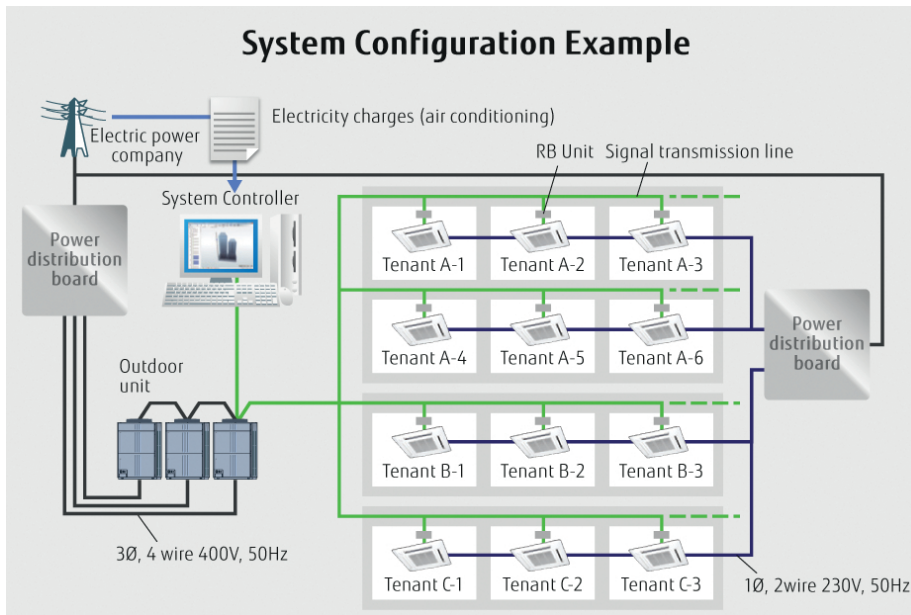

- Fujitsu
- VRF Airstage
- Accessories
- Software

Accessories VRF - Electricity charge apportionment type UTY-PLGXA1

Brand

- Fujitsu

Product

- Electricity charge apportionment

Applicable indoor units

- All indoor units of VRF VR-II/V-II serie and J-II serie

Dimensions

- 260 x 246 x 54 (H x W x D) [mm]
- 2,15 kg

Installation example

On site central control

Max. 4 VRF network systems per site

Remote central control