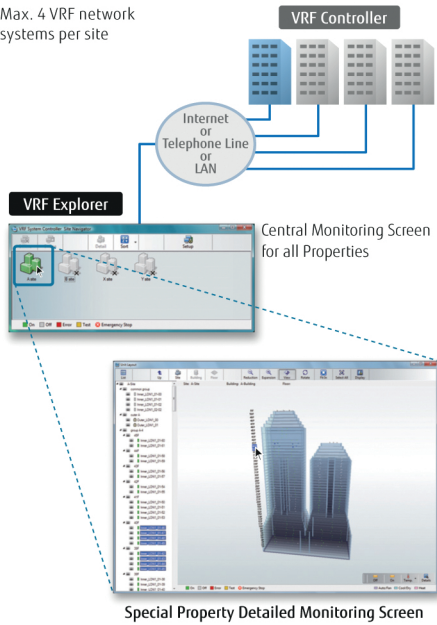

- Fujitsu
- VRF Airstage
- Accessories
- Software

Accessories VRF - Electricity charge apportionment type UTY-PLGXA1

Brand

- Fujitsu

Product

- Electricity charge apportionment

Applicable indoor units

- All indoor units of VRF VR-II/V-II serie and J-II serie

Dimensions

- 260 x 246 x 54 (H x W x D) [mm]
- 2,15 kg

Installation example

On site central control

Max. 4 VRF network systems per site

Remote central control