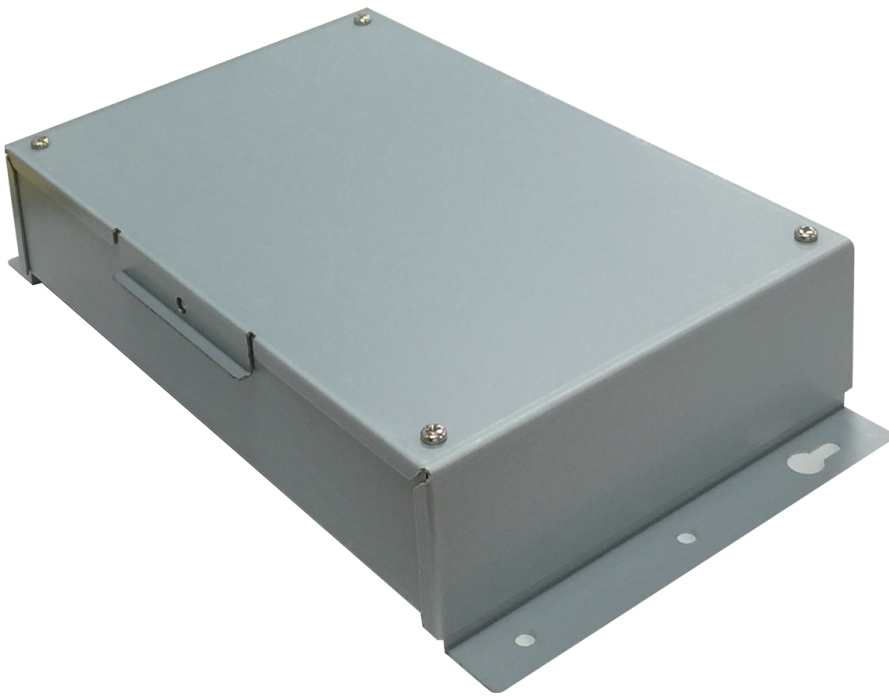

UTY-VKGX

- Fujitsu
- VRF Airstage
- Accessories
- WIFI/KNX/Modbus
converter

Accessories VRF - KNX Converter type UTY-VKGX

Brand

- Fujitsu

Product

- BACnet Gateway

Dimensions

- 54 x 260 x 50 (mm)

Installation example