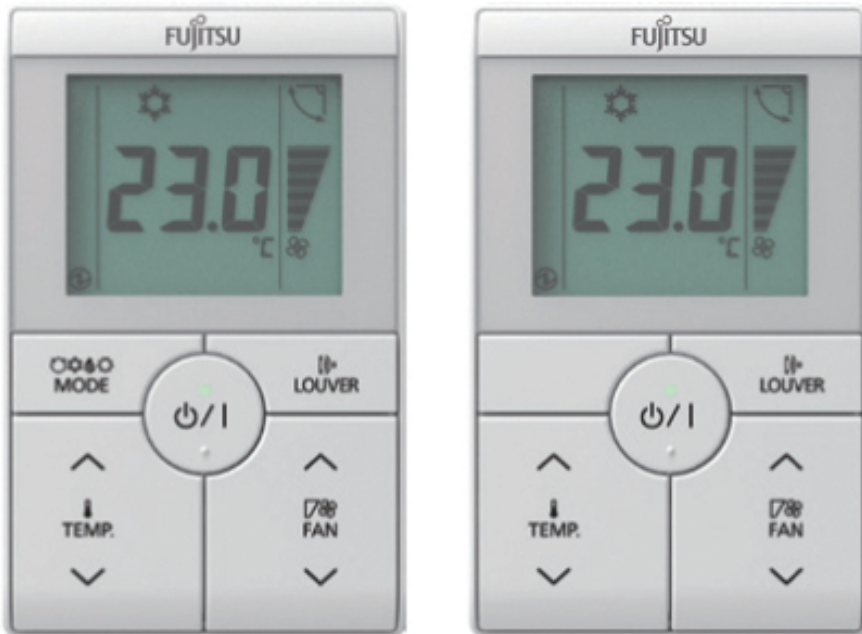

**UTY-RSRY /
UTY-RHRY**

- Fujitsu
- Mono-split
- Accessories
- Controllers

Accessories - Simple wired controller type UTY-RSRY / UTY-RHRY

Brand

- Fujitsu - Airstage

Product

- Single remote controller

Applicable indoor units

- Type ASYG/ASEH KG + UTY-TWRXZ2
- Type ASYG/ASEG KE + UTY-TWRXZ2
- Type ASYG/ASEH KM + UTY-TWRXZ2
- Type ASYG/ASEG 18/24 KM + UTY-TWRXZ2
- Type ASYH/ASEH 30/36 KM + UTY-TWRXZ2
- Type ASYG LMTA + UTY-TWRX
- Type AGYG/AGEG KVCA + UTY-TWRXZ3
- Type ABYG/ABEG KRTA
- Type AUXG KVLA
- Type AUXG KRLB/LRLB
- Type ARXG KHTAP/ARYG LHTBP
- Type ARXH KMTAP
- Type ARXG KSLAP/ARYG LSLAP
- Type ARXG KLLAP
- Type ARXG KMLA/B
- Type ARXG KHTB
- Type ARYG 72/90 LHTA
- VRF JIIS/JIII/JIIIL/VIII/VRII/JIVS/JIV/JIVL/VRIV

Features

- Compact remote controller provides access to basic functions
- Up to 16 indoor units can be controlled with one remote controller
- Suitable for hotels which have many visitors coming in and going out and do not require detailed functions.
- **User-friendly operation**
  - Provides access to basic operation, such as Start/Stop, Fan Control and Temperature setting
  - A large Start/Stop button is provided in the centre of the remote controller unit for easy operation.
  - Can be incorporated with the standard remote controller
  - Following an error display, Diagnostics can be carried out on the controller.
- **Simple installation**