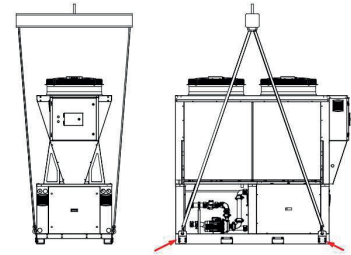

## Lifting hooks for EVEREST 290 type MG-Kp (PAE GPE)

As an option on the EVEREST heat pump. The lifting eyes must first be mounted laterally on the base of the EVEREST unit. By means of these lifting eyes, the EVEREST unit can then be lifted by a crane. Please note: The spacer and the lifting straps are not part of this option and must be provided by the persons who take care of the crane work.

**Brand**

- Emicon

**Application**

- Can only be ordered as an option when purchasing EVEREST 290 units

**Characteristics**

- Delivered in a separate box
- To be mounted with four bolts upon delivery