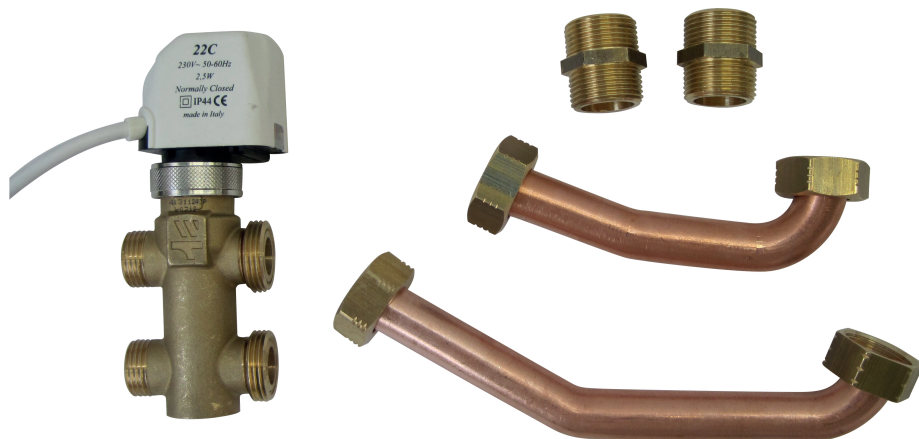

**LIGHT-3WV00-  
230V**

- Accessories
- Ventilclima
- LIGHT
- Valves

## 3-way valves for LIGHT cassette type LIGHT-3WV00230V

3-way valves with ON/OFF motor 230V for cassette unit **LIGHT**

**Brand**

- Ventilclima