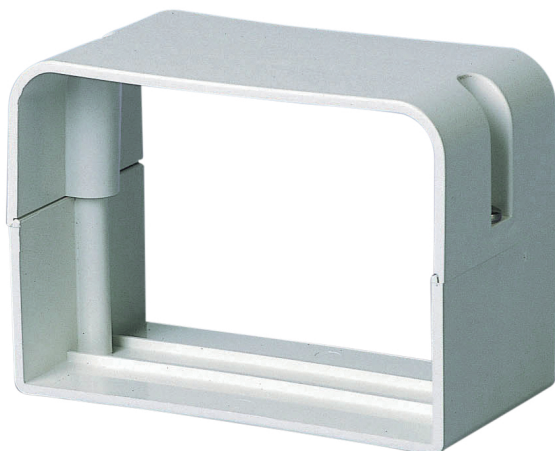

- Mounting ducts and accessories
- Connection piece

Connection pieces (RAL9002) type DMS CP

Connection piece for DMS

- Paintable and UV-resistant: the colour of the paint should have a clear tone and there must be avoided that the temperature of the painted surface exceeds +60°C. Consult your paint supplier for further information.
- Mounting screws included
- M1 fire class

Material

- PVC

Color

- Ivory (RAL 9002)

	Dimensions		
	A [mm]	B [mm]	C [mm]
DMS CP 070	75	70	60
DMS CP 105	110	80	60
DMS CP 150	155	85	60

Order example

DMS CP 070

Explanation

DMS CP = Type connection piece

070 = Width

Package

- Box 10 pieces
- Available per piece
- Price per piece