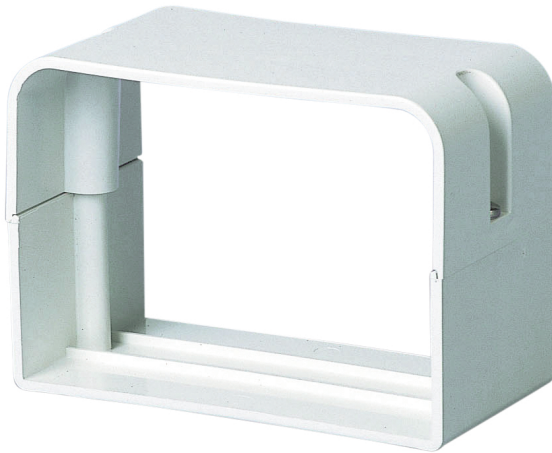

DMS-W CP

- Mounting ducts and accessories
- Connection piece

Connection pieces (RAL9003) type DMS-W CP

Connection piece for DMS-W

- Paintable and UV-resistant: the colour of the paint should have a clear tone and there must be avoided that the temperature of the painted surface exceeds +60°C. Consult your paint supplier for further information.
- Mounting screws included
- M1 fire class

Material

- PVC

Color

- White (RAL 9003)

	Dimensions		
	A [mm]	B [mm]	C [mm]
DMS-W CP 070	75	70	60
DMS-W CP 105	110	80	60

Order example

DMS-W CP 070

Explanation

DMS-W CP = Type of connection piece

070 = Width

Package

- Box 10 pieces
- Available per piece
- Price per piece